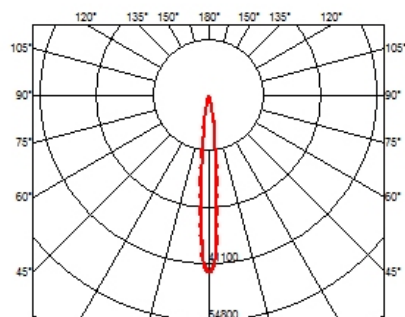

CERTIFICATIONS