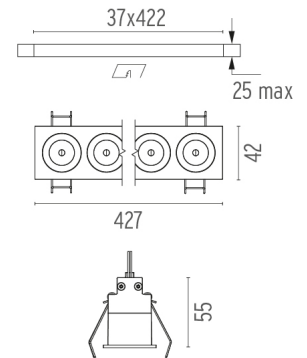

Light Shadow Fixed Trim 12 Spots Optic Spot . Lamps

Power LED

Lamp category:
LED

Socket:
Special base

Lamp type:
Power LED

Light Shadow Fixed Trim 12 Spots Optic Spot

designed by FLOS Architectural

Recessed integrated luminaire with 12 LED lighting spots. Remote power supply included.

	03.8848.40 - 2593lm	White / White
	03.8848.14 - 2593lm	Black / White
	03.8850.40 - 2612lm	White / Chrome
	03.8850.14 - 2612lm	Black / Chrome
	03.8851.40 - 2573lm	White / Matt Gold
	03.8851.14 - 2573lm	Black / Matt Gold
	03.8849.40 - 2539lm	White / Black
	03.8849.14 - 2539lm	Black / Black

CERTIFICATIONS