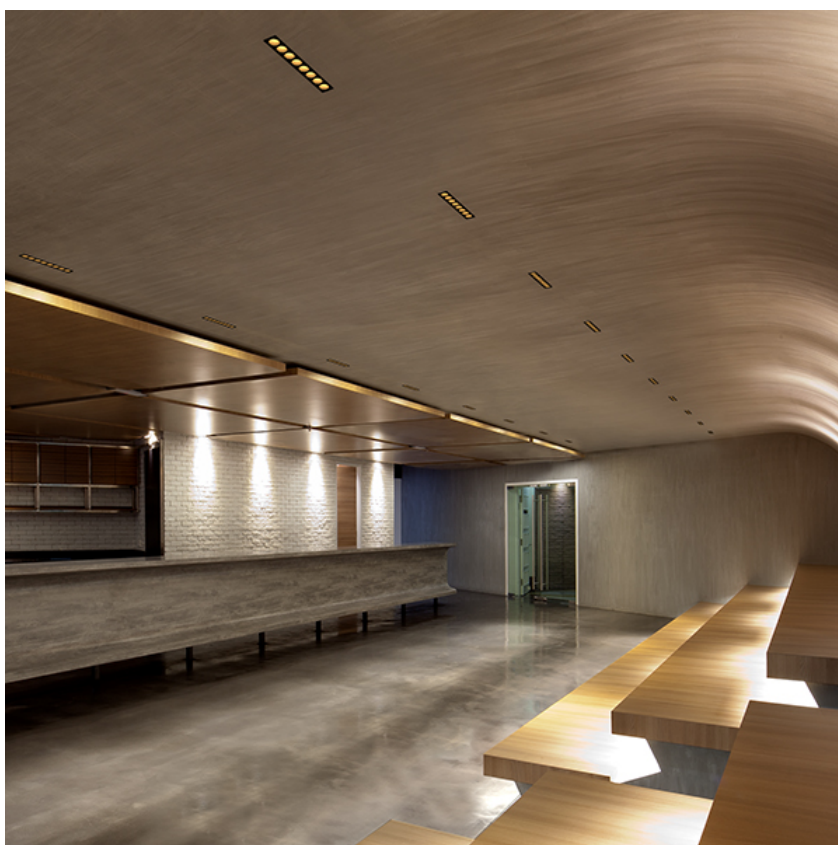

LIGHT SHADOW FIXED TRIM 12 SPOTS OPTIC SPOT

Mounting	Ceiling recessed
Lamps description	Power LED 32,4W 3360 lm 3000K CRI 90
Luminaire luminous flux	Extreme Cut-off. See reference number
Environment	Indoor
Notes	Pre-installation frame not required.

OPTICAL

Aiming	Fixed
Light distribution symmetry	Symmetric
Beam angle	10° Spot

ELECTRICAL

Transformer availability	Included
Transformer mounting	Remote
Transformer type	Electronic
Emergency	Without
Insulation class	Class II

PHYSICAL

Length (mm)	427
Recessed depth (mm)	75
Weight (kg)	0,66

Light Shadow Fixed Trim 12 Spots Optic Spot

designed by FLOS Architectural

Recessed integrated luminaire with 12 LED lighting spots. Remote power supply included.

- 03.8848.40 - 2593lm White / White
- 03.8848.14 - 2593lm Black / White
- ◐ 03.8850.40 - 2612lm White / Chrome
- ◑ 03.8850.14 - 2612lm Black / Chrome
- ◒ 03.8851.40 - 2573lm White / Matt Gold
- ◓ 03.8851.14 - 2573lm Black / Matt Gold
- ◔ 03.8849.40 - 2539lm White / Black
- ◕ 03.8849.14 - 2539lm Black / Black

CERTIFICATIONS