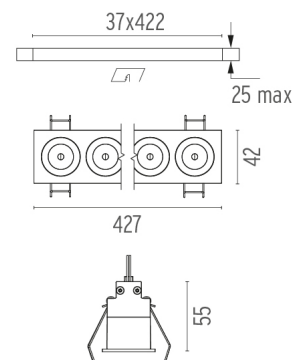

LIGHT SHADOW FIXED TRIM 12 SPOTS OPTIC SPOT

Mounting	Ceiling recessed
Lamps description	Power LED 32,4W 3360 lm 3000K CRI 90
Luminaire luminous flux	Extreme Cut-off. See reference number
Environment	Indoor
Notes	Pre-installation frame not required.

OPTICAL

Aiming	Fixed
Light distribution symmetry	Symmetric
Beam angle	10° Spot

ELECTRICAL

Transformer availability	Included
Transformer mounting	Remote
Transformer type	Electronic
Emergency	Without
Insulation class	Class II

PHYSICAL

Length (mm)	427
Recessed depth (mm)	75
Weight (kg)	0,66

Light Shadow Fixed Trim 12 Spots Optic Spot

designed by FLOS Architectural

Recessed integrated luminaire with 12 LED lighting spots. Remote power supply included.

- 03.8848.40 - 2593lm White / White
- 03.8848.14 - 2593lm Black / White
- ◐ 03.8850.40 - 2612lm White / Chrome
- ◑ 03.8850.14 - 2612lm Black / Chrome
- ◒ 03.8851.40 - 2573lm White / Matt Gold
- ◓ 03.8851.14 - 2573lm Black / Matt Gold
- ◔ 03.8849.40 - 2539lm White / Black
- ◕ 03.8849.14 - 2539lm Black / Black

CERTIFICATIONS