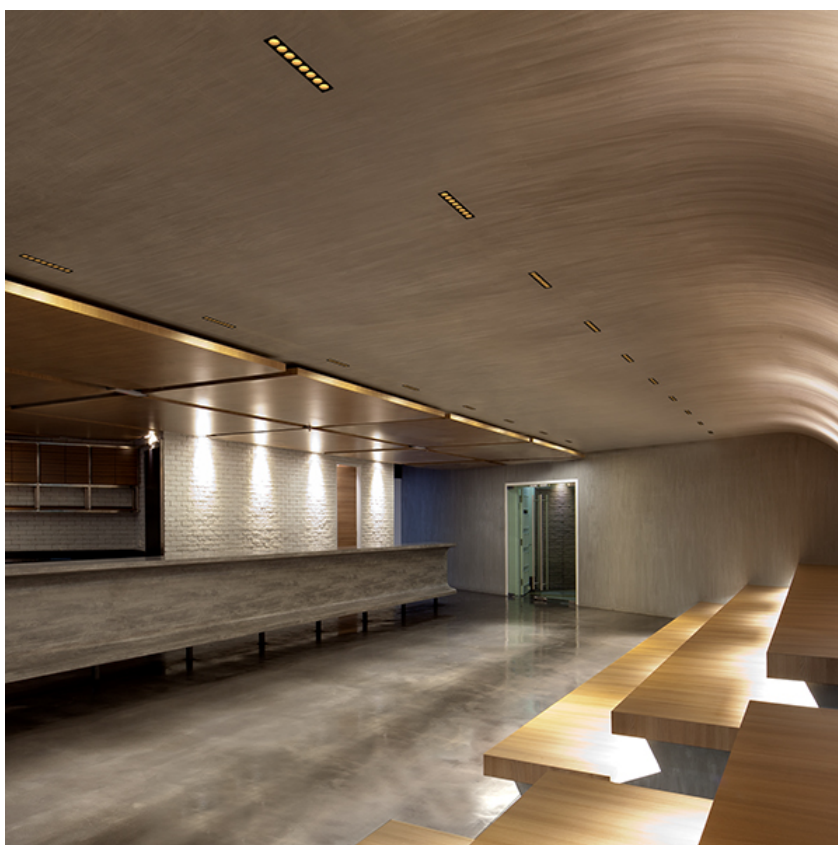

LIGHT SHADOW FIXED TRIM DALI VERSION 12 SPOTS OPTIC SPOT

Mounting	Ceiling recessed
Lamps description	Power LED 32,4W 3360 lm 3000K CRI 90
Luminaire luminous flux	Extreme Cut-off. See reference number
Environment	Indoor
Notes	Pre-installation frame not required.

OPTICAL

Aiming	Fixed
Light distribution symmetry	Symmetric
Beam angle	10° Spot

ELECTRICAL

Transformer availability	Included
Transformer mounting	Remote
Transformer type	Electronic dimmable dali
Emergency	Without
Insulation class	Class II

PHYSICAL

Length (mm)	427
Recessed depth (mm)	75
Weight (kg)	0,66

designed by FLOS Architectural

Recessed integrated luminaire with 12 LED lighting spots. Remote power supply included.

- 03.8848.40.DA - 2593lm White / White
- 03.8848.14.DA - 2593lm Black / White
- ◐ 03.8850.40.DA - 2612lm White / Chrome
- ◑ 03.8850.14.DA - 2612lm Black / Chrome
- ◒ 03.8851.40.DA - 2573lm White / Matt Gold
- ◓ 03.8851.14.DA - 2573lm Black / Matt Gold
- ◔ 03.8849.40.DA - 2539lm White / Black
- ◕ 03.8849.14.DA - 2539lm Black / Black

CERTIFICATIONS