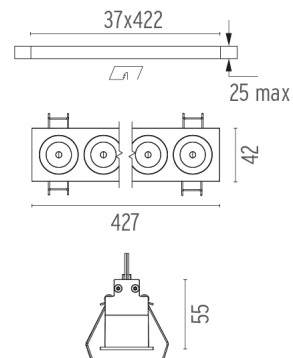

LIGHT SHADOW FIXED TRIM DALI VERSION 12 SPOTS OPTIC SPOT

Mounting	Ceiling recessed
Lamps description	Power LED 32,4W 3360 lm 3000K CRI 90
Luminaire luminous flux	Extreme Cut-off. See reference number
Environment	Indoor
Notes	Pre-installation frame not required.

OPTICAL

Aiming	Fixed
Light distribution symmetry	Symmetric
Beam angle	10° Spot

ELECTRICAL

Transformer availability	Included
Transformer mounting	Remote
Transformer type	Electronic dimmable dali
Emergency	Without
Insulation class	Class II

PHYSICAL

Length (mm)	427
Recessed depth (mm)	75
Weight (kg)	0,66

designed by FLOS Architectural

Recessed integrated luminaire with 12 LED lighting spots. Remote power supply included.

- 03.8848.40.DA - 2593lm White / White
- 03.8848.14.DA - 2593lm Black / White
- ◐ 03.8850.40.DA - 2612lm White / Chrome
- ◑ 03.8850.14.DA - 2612lm Black / Chrome
- ◒ 03.8851.40.DA - 2573lm White / Matt Gold
- ◓ 03.8851.14.DA - 2573lm Black / Matt Gold
- ◔ 03.8849.40.DA - 2539lm White / Black
- ◕ 03.8849.14.DA - 2539lm Black / Black

CERTIFICATIONS