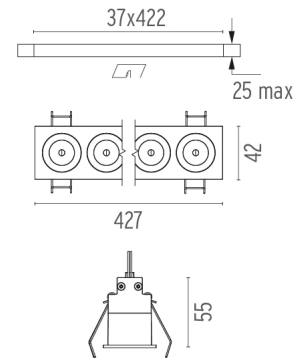

Light Shadow Fixed Trim Dali Version 12 Spots Optic Spot . Lamps

Power LED

Lamp category:
LED

Socket:
Special base

Lamp type:
Power LED

Light Shadow Fixed Trim Dali Version 12 Spots Optic Spot

designed by FLOS Architectural

Recessed integrated luminaire with 12 LED lighting spots. Remote power supply included.

- 03.8848.40.DA - 2593lm White / White
- 03.8848.14.DA - 2593lm Black / White
- 03.8850.40.DA - 2612lm White / Chrome
- 03.8850.14.DA - 2612lm Black / Chrome
- 03.8851.40.DA - 2573lm White / Matt Gold
- 03.8851.14.DA - 2573lm Black / Matt Gold
- 03.8849.40.DA - 2539lm White / Black
- 03.8849.14.DA - 2539lm Black / Black

CERTIFICATIONS