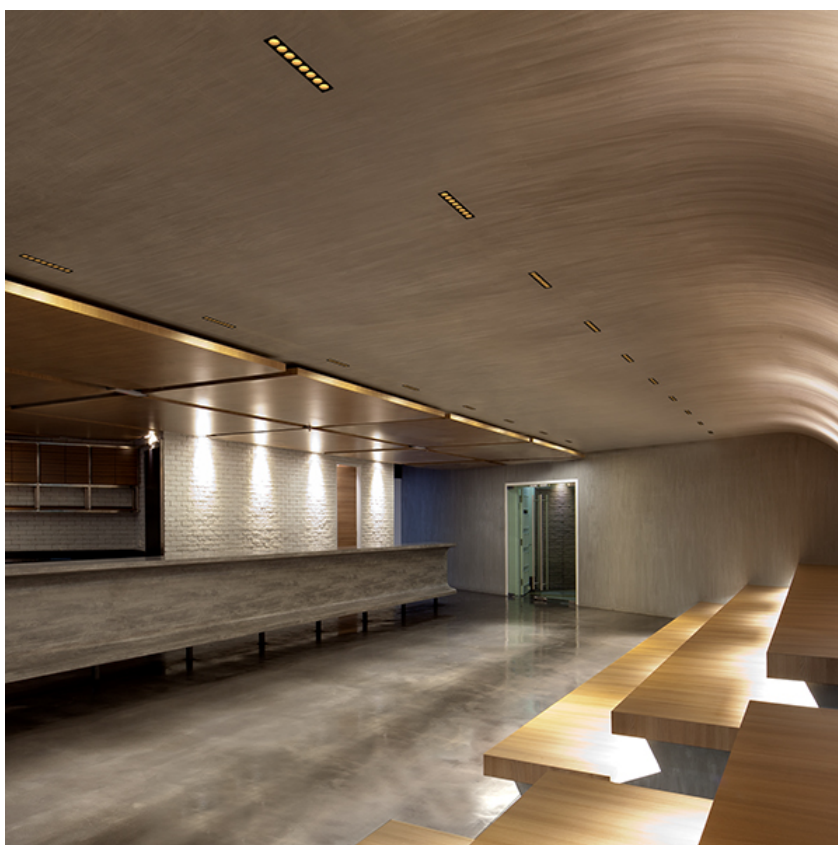

LIGHT SHADOW FIXED TRIM 12 SPOTS OPTIC SPOT

Mounting	Ceiling recessed
Lamps description	Power LED 32,4W 3120 lm 2700K CRI 90
Luminaire luminous flux	Extreme Cut-off. See reference number
Environment	Indoor
Notes	Pre-installation frame not required.

OPTICAL

Aiming	Fixed
Light distribution symmetry	Symmetric
Beam angle	10° Spot

ELECTRICAL

Transformer availability	Included
Transformer mounting	Remote
Transformer type	Electronic
Emergency	Without
Insulation class	Class II

PHYSICAL

Length (mm)	427
Recessed depth (mm)	75
Weight (kg)	0,66

Light Shadow Fixed Trim 12 Spots Optic Spot

designed by FLOS Architectural

Recessed integrated luminaire with 12 LED lighting spots. Remote power supply included.

- 03.8844.40 - 2430lm White / White
- 03.8844.14 - 2430lm Black / White
- ◐ 03.8846.40 - 2447lm White / Chrome
- ◑ 03.8846.14 - 2447lm Black / Chrome
- ◒ 03.8847.40 - 2411lm White / Matt Gold
- ◓ 03.8847.14 - 2411lm Black / Matt Gold
- ◔ 03.8845.40 - 2539lm White / Black
- ◕ 03.8845.14 - 2539lm Black / Black

CERTIFICATIONS