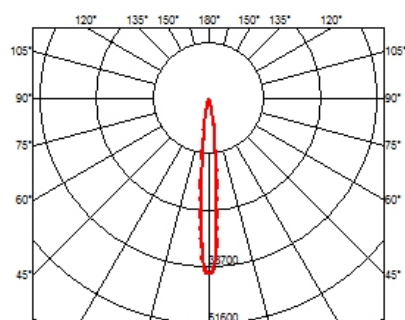

CERTIFICATIONS