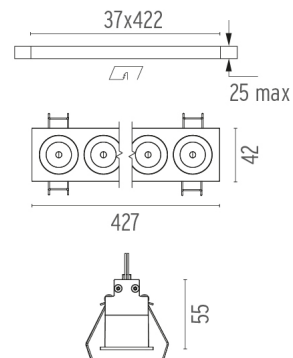

LIGHT SHADOW FIXED TRIM DALI VERSION 12 SPOTS OPTIC SPOT

Mounting	Ceiling recessed
Lamps description	Power LED 32,4W 3120 lm 2700K CRI 90
Luminaire luminous flux	Extreme Cut-off. See reference number
Environment	Indoor
Notes	Pre-installation frame not required.

OPTICAL

Aiming	Fixed
Light distribution symmetry	Symmetric
Beam angle	10° Spot

ELECTRICAL

Transformer availability	Included
Transformer mounting	Remote
Transformer type	Electronic dimmable dali
Emergency	Without
Insulation class	Class II

PHYSICAL

Length (mm)	427
Recessed depth (mm)	75
Weight (kg)	0,66

designed by FLOS Architectural

Recessed integrated luminaire with 12 LED lighting spots. Remote power supply included.

- 03.8844.40.DA - 2430lm White / White
- 03.8844.14.DA - 2430lm Black / White
- ◐ 03.8846.40.DA - 2447lm White / Chrome
- ◑ 03.8846.14.DA - 2447lm Black / Chrome
- ◒ 03.8847.40.DA - 2411lm White / Matt Gold
- ◓ 03.8847.14.DA - 2411lm Black / Matt Gold
- ◔ 03.8845.40.DA - 2539lm White / Black
- ◕ 03.8845.14.DA - 2539lm Black / Black

CERTIFICATIONS