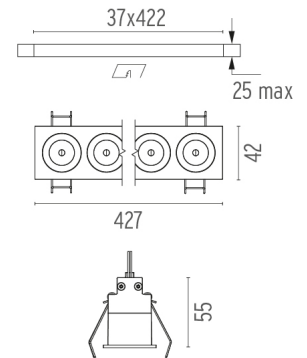

### PHYSICAL

<b>Length (mm)</b>	427
<b>Recessed depth (mm)</b>	75
<b>Weight (kg)</b>	0,66

**Light Shadow Fixed Trim Dali Version 12 Spots Optic Spot**

designed by FLOS Architectural

Recessed integrated luminaire with 12 LED lighting spots. Remote power supply included.

## Light Shadow Fixed Trim Dali Version 12 Spots Optic Spot . Lamps

**Power LED**

**Lamp category:**  
LED

**Socket:**  
Special base

**Lamp type:**  
Power LED

### Light Shadow Fixed Trim Dali Version 12 Spots Optic Spot

designed by FLOS Architectural

Recessed integrated luminaire with 12 LED lighting spots. Remote power supply included.

-  03.8844.40.DA - 2430lm White / White
-  03.8844.14.DA - 2430lm Black / White
-  03.8846.40.DA - 2447lm White / Chrome
-  03.8846.14.DA - 2447lm Black / Chrome
-  03.8847.40.DA - 2411lm White / Matt Gold
-  03.8847.14.DA - 2411lm Black / Matt Gold
-  03.8845.40.DA - 2539lm White / Black
-  03.8845.14.DA - 2539lm Black / Black