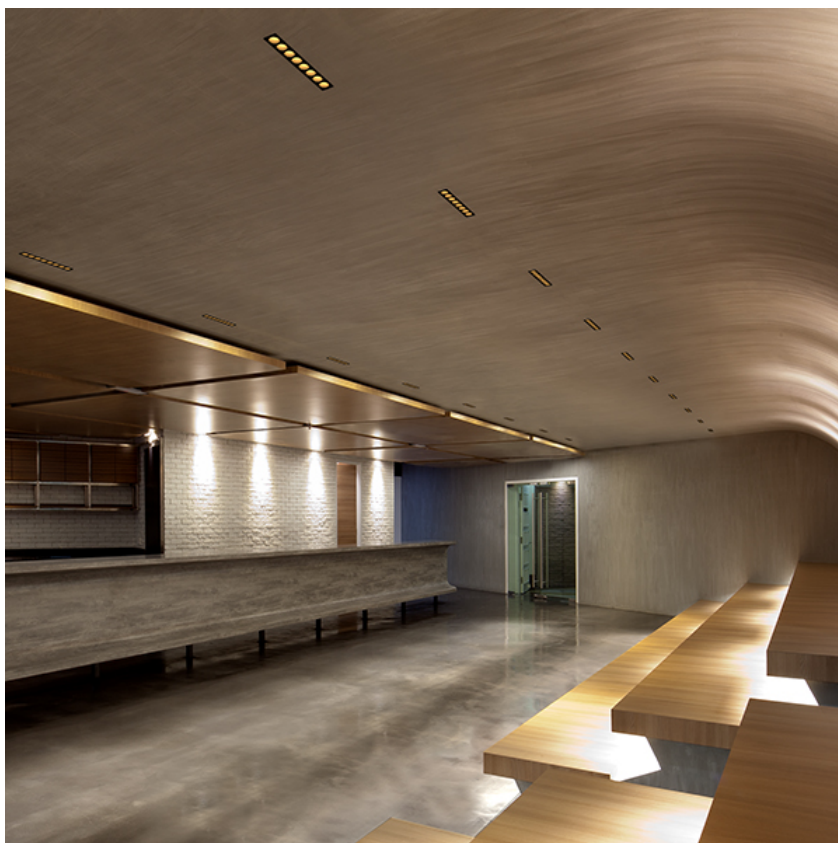

LIGHT SHADOW FIXED TRIM 8 SPOTS OPTIC SPOT

Mounting	Ceiling recessed
Lamps description	Power LED 21,6W 2240 lm 3000K CRI 90
Luminaire luminous flux	Extreme Cut-off. See reference number
Environment	Indoor
Notes	Pre-installation frame not required.

OPTICAL

Aiming	Fixed
Light distribution symmetry	Symmetric
Beam angle	10° Spot

ELECTRICAL

Transformer availability	Included
Transformer mounting	Remote
Transformer type	Electronic
Emergency	Without
Insulation class	Class II

PHYSICAL

Length (mm)	287
Recessed depth (mm)	75
Weight (kg)	0,50

designed by FLOS Architectural

Recessed integrated luminaire with 8 LED lighting spots. Remote power supply included.

- 03.8840.40 - 1729lm White / White
- 03.8840.14 - 1729lm Black / White
- ◐ 03.8842.40 - 1741lm White / Chrome
- ◑ 03.8842.14 - 1741lm Black / Chrome
- ◒ 03.8843.40 - 1715lm White / Matt Gold
- ◓ 03.8843.14 - 1715lm Black / Matt Gold
- ◔ 03.8841.40 - 1692lm White / Black
- ◕ 03.8841.14 - 1692lm Black / Black

CERTIFICATIONS