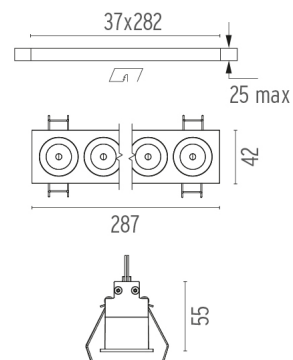

LIGHT SHADOW FIXED TRIM 8 SPOTS OPTIC SPOT

Mounting	Ceiling recessed
Lamps description	Power LED 21,6W 2240 lm 3000K CRI 90
Luminaire luminous flux	Extreme Cut-off. See reference number
Environment	Indoor
Notes	Pre-installation frame not required.

OPTICAL

Aiming	Fixed
Light distribution symmetry	Symmetric
Beam angle	10° Spot

ELECTRICAL

Transformer availability	Included
Transformer mounting	Remote
Transformer type	Electronic
Emergency	Without
Insulation class	Class II

PHYSICAL

Length (mm)	287
Recessed depth (mm)	75
Weight (kg)	0,50

designed by FLOS Architectural

Recessed integrated luminaire with 8 LED lighting spots. Remote power supply included.

- 03.8840.40 - 1729lm White / White
- 03.8840.14 - 1729lm Black / White
- ◐ 03.8842.40 - 1741lm White / Chrome
- ◑ 03.8842.14 - 1741lm Black / Chrome
- ◒ 03.8843.40 - 1715lm White / Matt Gold
- ◓ 03.8843.14 - 1715lm Black / Matt Gold
- ◔ 03.8841.40 - 1692lm White / Black
- ◕ 03.8841.14 - 1692lm Black / Black

CERTIFICATIONS