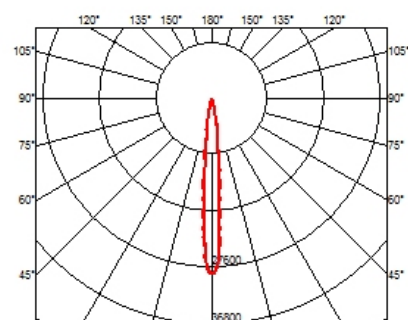

CERTIFICATIONS