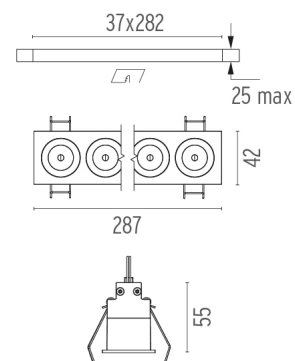

Light Shadow Fixed Trim 8 Spots Optic Spot . Lamps

Power LED

Lamp category:
LED

Socket:
Special base

Lamp type:
Power LED

Light Shadow Fixed Trim 8 Spots Optic Spot

designed by FLOS Architectural

Recessed integrated luminaire with 8 LED lighting spots. Remote power supply included.

	03.8840.40 - 1729lm	White / White
	03.8840.14 - 1729lm	Black / White
	03.8842.40 - 1741lm	White / Chrome
	03.8842.14 - 1741lm	Black / Chrome
	03.8843.40 - 1715lm	White / Matt Gold
	03.8843.14 - 1715lm	Black / Matt Gold
	03.8841.40 - 1692lm	White / Black
	03.8841.14 - 1692lm	Black / Black

CERTIFICATIONS