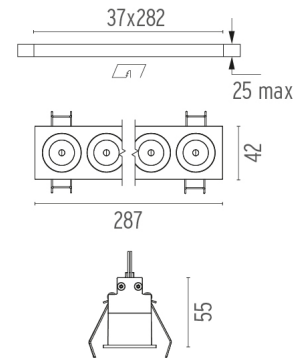

### PHYSICAL

<b>Length (mm)</b>	287
<b>Recessed depth (mm)</b>	75
<b>Weight (kg)</b>	0,50

**Light Shadow Fixed Trim Dali Version 8 Spots Optic Spot**

designed by FLOS Architectural

Recessed integrated luminaire with 8 LED lighting spots. Remote power supply included.

## Light Shadow Fixed Trim Dali Version 8 Spots Optic Spot . Lamps

**Power LED**

**Lamp category:**  
LED

**Socket:**  
Special base

**Lamp type:**  
Power LED

### Light Shadow Fixed Trim Dali Version 8 Spots Optic Spot

designed by FLOS Architectural

Recessed integrated luminaire with 8  
LED lighting spots. Remote power supply  
included.

-  03.8840.40.DA - 1729lm White / White
-  03.8840.14.DA - 1729lm Black / White
-  03.8842.40.DA - 1741lm White / Chrome
-  03.8842.14.DA - 1741lm Black / Chrome
-  03.8843.40.DA - 1715lm White / Matt Gold
-  03.8843.14.DA - 1715lm Black / Matt Gold
-  03.8841.40.DA - 1692lm White / Black
-  03.8841.14.DA - 1692lm Black / Black