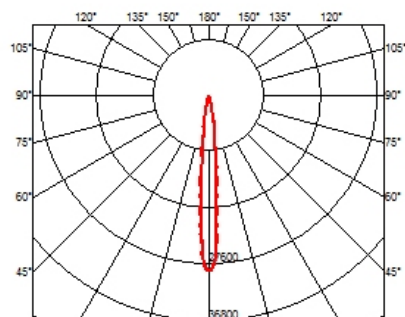

CERTIFICATIONS