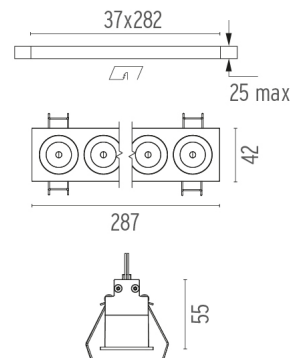

LIGHT SHADOW FIXED TRIM DALI VERSION 8 SPOTS OPTIC SPOT

Mounting	Ceiling recessed
Lamps description	Power LED 21,6W 2240 lm 3000K CRI 90
Luminaire luminous flux	Extreme Cut-off. See reference number
Environment	Indoor
Notes	Pre-installation frame not required.

OPTICAL

Aiming	Fixed
Light distribution symmetry	Symmetric
Beam angle	10° Spot

ELECTRICAL

Transformer availability	Included
Transformer mounting	Remote
Transformer type	Electronic dimmable dali
Emergency	Without
Insulation class	Class II

PHYSICAL

Length (mm)	287
Recessed depth (mm)	75
Weight (kg)	0,50

designed by FLOS Architectural

Recessed integrated luminaire with 8 LED lighting spots. Remote power supply included.

- 03.8840.40.DA - 1729lm White / White
- 03.8840.14.DA - 1729lm Black / White
- ◐ 03.8842.40.DA - 1741lm White / Chrome
- ◑ 03.8842.14.DA - 1741lm Black / Chrome
- ◒ 03.8843.40.DA - 1715lm White / Matt Gold
- ◓ 03.8843.14.DA - 1715lm Black / Matt Gold
- ◔ 03.8841.40.DA - 1692lm White / Black
- ◕ 03.8841.14.DA - 1692lm Black / Black

CERTIFICATIONS