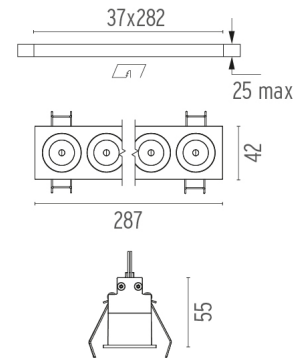

### PHYSICAL

<b>Length (mm)</b>	287
<b>Recessed depth (mm)</b>	75
<b>Weight (kg)</b>	0,50

## Light Shadow Fixed Trim 8 Spots Optic Spot . Lamps

**Power LED**

**Lamp category:**  
LED

**Socket:**  
Special base

**Lamp type:**  
Power LED

### Light Shadow Fixed Trim 8 Spots Optic Spot

designed by FLOS Architectural

Recessed integrated luminaire with 8 LED lighting spots. Remote power supply included.

- |  |                     |                   |
|--|---------------------|-------------------|
|  | 03.8836.40 - 1620lm | White / White     |
|  | 03.8836.14 - 1620lm | Black / White     |
|  | 03.8838.40 - 1631lm | White / Chrome    |
|  | 03.8838.14 - 1631lm | Black / Chrome    |
|  | 03.8839.40 - 1607lm | White / Matt Gold |
|  | 03.8839.14 - 1607lm | Black / Matt Gold |
|  | 03.8837.40 - 1586lm | White / Black     |
|  | 03.8837.14 - 1586lm | Black / Black     |