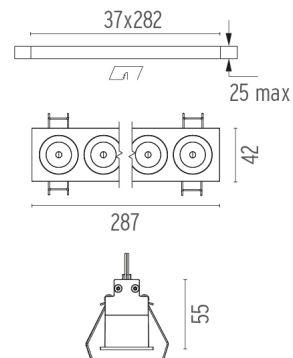

### PHYSICAL

<b>Length (mm)</b>	287
<b>Recessed depth (mm)</b>	75
<b>Weight (kg)</b>	0,50

### Light Shadow Fixed Trim 8 Spots Optic Spot

designed by FLOS Architectural

Recessed integrated luminaire with 8 LED lighting spots. Remote power supply included.

	03.8836.40 - 1620lm	White / White
	03.8836.14 - 1620lm	Black / White
	03.8838.40 - 1631lm	White / Chrome
	03.8838.14 - 1631lm	Black / Chrome
	03.8839.40 - 1607lm	White / Matt Gold
	03.8839.14 - 1607lm	Black / Matt Gold
	03.8837.40 - 1586lm	White / Black
	03.8837.14 - 1586lm	Black / Black