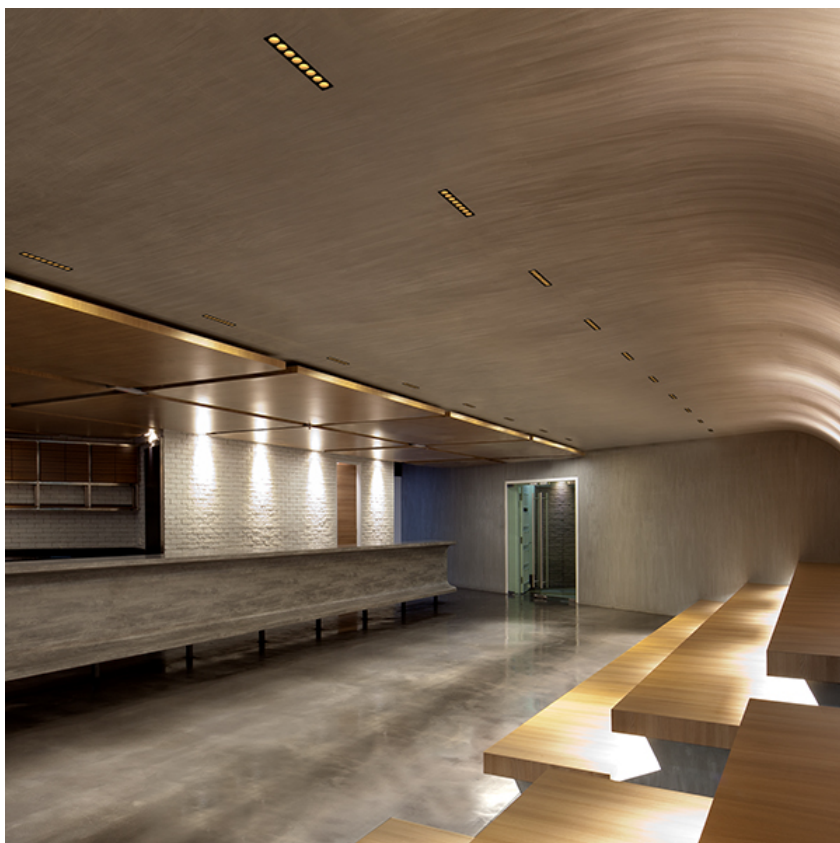

### Light Shadow Fixed Trim 8 Spots Optic Spot

designed by FLOS Architectural

Recessed integrated luminaire with 8 LED lighting spots. Remote power supply included.

	03.8836.40 - 1620lm	White / White
	03.8836.14 - 1620lm	Black / White
	03.8838.40 - 1631lm	White / Chrome
	03.8838.14 - 1631lm	Black / Chrome
	03.8839.40 - 1607lm	White / Matt Gold
	03.8839.14 - 1607lm	Black / Matt Gold
	03.8837.40 - 1586lm	White / Black
	03.8837.14 - 1586lm	Black / Black