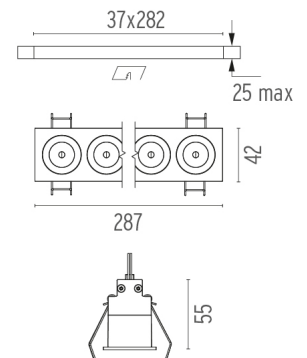

### PHYSICAL

<b>Length (mm)</b>	287
<b>Recessed depth (mm)</b>	75
<b>Weight (kg)</b>	0,50

**Light Shadow Fixed Trim Dali Version 8 Spots Optic Spot**

designed by FLOS Architectural

Recessed integrated luminaire with 8 LED lighting spots. Remote power supply included.

## Light Shadow Fixed Trim Dali Version 8 Spots Optic Spot . Lamps

**Power LED**

**Lamp category:**  
LED

**Socket:**  
Special base

**Lamp type:**  
Power LED

### Light Shadow Fixed Trim Dali Version 8 Spots Optic Spot

designed by FLOS Architectural

Recessed integrated luminaire with 8 LED lighting spots. Remote power supply included.

-  03.8836.40.DA - 1620lm White / White
-  03.8836.14.DA - 1620lm Black / White
-  03.8838.40.DA - 1631lm White / Chrome
-  03.8838.14.DA - 1631lm Black / Chrome
-  03.8839.40.DA - 1607lm White / Matt Gold
-  03.8839.14.DA - 1607lm Black / Matt Gold
-  03.8837.40.DA - 1586lm White / Black
-  03.8837.14.DA - 1586lm Black / Black