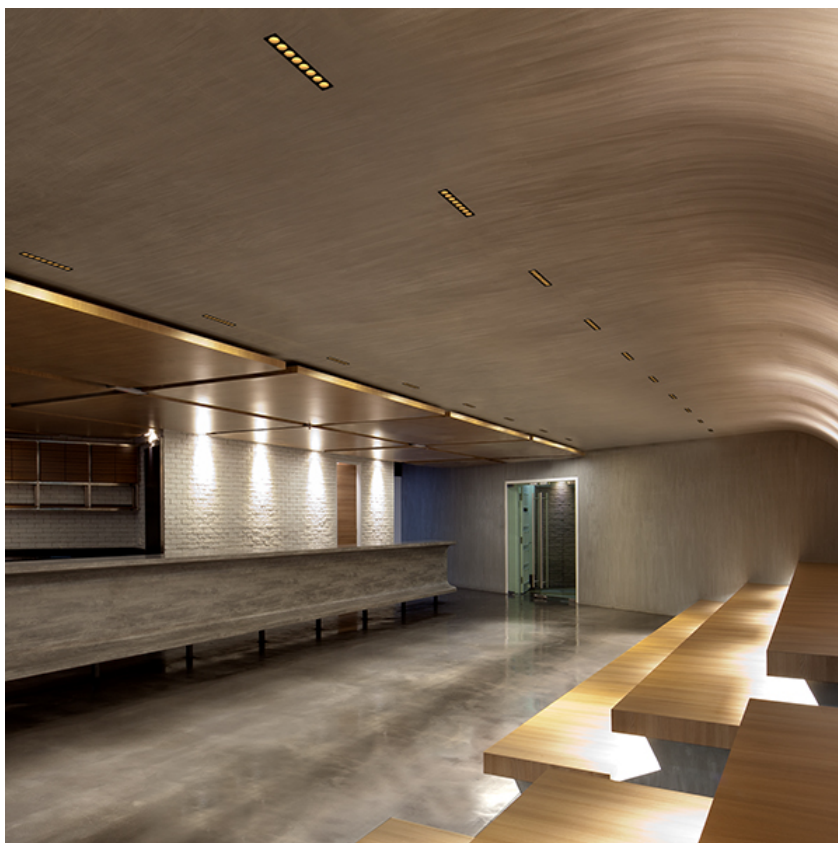

LIGHT SHADOW FIXED TRIM DALI VERSION 8 SPOTS OPTIC SPOT

Mounting	Ceiling recessed
Lamps description	Power LED 21,6W 2080 lm 2700K CRI 90
Luminaire luminous flux	Extreme Cut-off. See reference number
Environment	Indoor
Notes	Pre-installation frame not required.

OPTICAL

Aiming	Fixed
Light distribution symmetry	Symmetric
Beam angle	10° Spot

ELECTRICAL

Transformer availability	Included
Transformer mounting	Remote
Transformer type	Electronic dimmable dali
Emergency	Without
Insulation class	Class II

PHYSICAL

Length (mm)	287
Recessed depth (mm)	75
Weight (kg)	0,50

designed by FLOS Architectural

Recessed integrated luminaire with 8 LED lighting spots. Remote power supply included.

- 03.8836.40.DA - 1620lm White / White
- 03.8836.14.DA - 1620lm Black / White
- ◐ 03.8838.40.DA - 1631lm White / Chrome
- ◑ 03.8838.14.DA - 1631lm Black / Chrome
- ◒ 03.8839.40.DA - 1607lm White / Matt Gold
- ◓ 03.8839.14.DA - 1607lm Black / Matt Gold
- ◔ 03.8837.40.DA - 1586lm White / Black
- ◕ 03.8837.14.DA - 1586lm Black / Black

CERTIFICATIONS