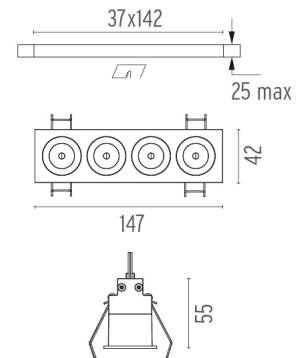

### PHYSICAL

<b>Length (mm)</b>	147
<b>Recessed depth (mm)</b>	75
<b>Weight (kg)</b>	0,34

**Light Shadow Fixed Trim Dali Version 4 Spots Optic Spot**

designed by FLOS Architectural

Recessed integrated luminaire with 4 LED lighting spots. Remote power supply included.

## Light Shadow Fixed Trim Dali Version 4 Spots Optic Spot . Lamps

**Power LED**

**Lamp category:**  
LED

**Socket:**  
Special base

**Lamp type:**  
Power LED

### Light Shadow Fixed Trim Dali Version 4 Spots Optic Spot

designed by FLOS Architectural

Recessed integrated luminaire with 4 LED lighting spots. Remote power supply included.

-  03.8832.40.DA - 864lm White / White
-  03.8832.14.DA - 864lm Black / White
-  03.8834.40.DA - 871lm White / Chrome
-  03.8834.14.DA - 871lm Black / Chrome
-  03.8835.40.DA - 858lm White / Matt Gold
-  03.8835.14.DA - 858lm Black / Matt Gold
-  03.8833.40.DA - 846lm White / Black
-  03.8833.14.DA - 846lm Black / Black