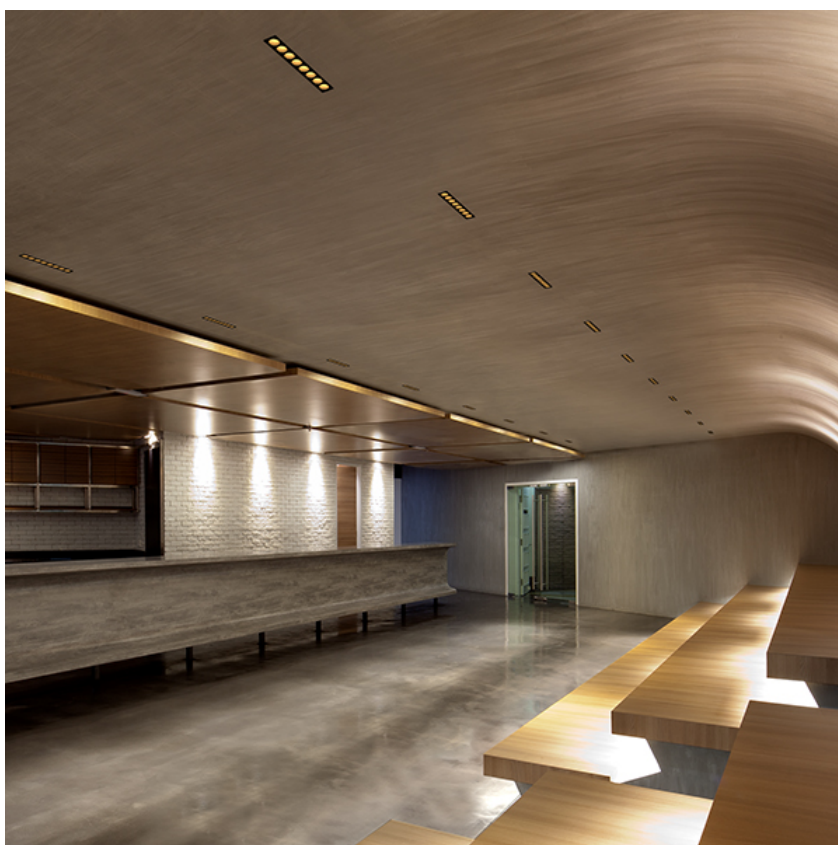

LIGHT SHADOW FIXED TRIM DALI VERSION 4 SPOTS OPTIC SPOT

Mounting	Ceiling recessed
Lamps description	Power LED 10,8W 1120 lm 3000K CRI 90
Luminaire luminous flux	Extreme Cut-off. See reference number
Environment	Indoor
Notes	Pre-installation frame not required.

OPTICAL

Aiming	Fixed
Light distribution symmetry	Symmetric
Beam angle	10° Spot

ELECTRICAL

Transformer availability	Included
Transformer mounting	Remote
Transformer type	Electronic dimmable dali
Emergency	Without
Insulation class	Class II

PHYSICAL

Length (mm)	147
Recessed depth (mm)	75
Weight (kg)	0,34

designed by FLOS Architectural

Recessed integrated luminaire with 4 LED lighting spots. Remote power supply included.

- 03.8832.40.DA - 864lm White / White
- 03.8832.14.DA - 864lm Black / White
- ◐ 03.8834.40.DA - 871lm White / Chrome
- ◑ 03.8834.14.DA - 871lm Black / Chrome
- ◒ 03.8835.40.DA - 858lm White / Matt Gold
- ◓ 03.8835.14.DA - 858lm Black / Matt Gold
- ◔ 03.8833.40.DA - 846lm White / Black
- ◕ 03.8833.14.DA - 846lm Black / Black

CERTIFICATIONS