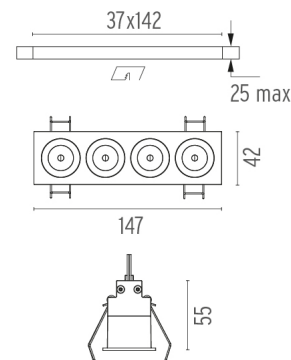

LIGHT SHADOW FIXED TRIM DALI VERSION 4 SPOTS OPTIC SPOT

Mounting	Ceiling recessed
Lamps description	Power LED 10,8W 1120 lm 3000K CRI 90
Luminaire luminous flux	Extreme Cut-off. See reference number
Environment	Indoor
Notes	Pre-installation frame not required.

OPTICAL

Aiming	Fixed
Light distribution symmetry	Symmetric
Beam angle	10° Spot

ELECTRICAL

Transformer availability	Included
Transformer mounting	Remote
Transformer type	Electronic dimmable dali
Emergency	Without
Insulation class	Class II

PHYSICAL

Length (mm)	147
Recessed depth (mm)	75
Weight (kg)	0,34

designed by FLOS Architectural

Recessed integrated luminaire with 4 LED lighting spots. Remote power supply included.

- 03.8832.40.DA - 864lm White / White
- 03.8832.14.DA - 864lm Black / White
- ◐ 03.8834.40.DA - 871lm White / Chrome
- ◑ 03.8834.14.DA - 871lm Black / Chrome
- ◒ 03.8835.40.DA - 858lm White / Matt Gold
- ◓ 03.8835.14.DA - 858lm Black / Matt Gold
- ◔ 03.8833.40.DA - 846lm White / Black
- ◕ 03.8833.14.DA - 846lm Black / Black

CERTIFICATIONS