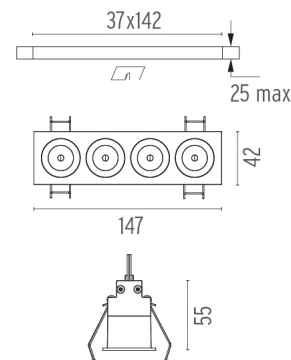

LIGHT SHADOW FIXED TRIM DALI VERSION 4 SPOTS OPTIC SPOT

Mounting	Ceiling recessed
Lamps description	Power LED 10,8W 1040 lm 2700K CRI 90
Luminaire luminous flux	Extreme Cut-off. See reference number
Environment	Indoor
Notes	Pre-installation frame not required.

OPTICAL

Aiming	Fixed
Light distribution symmetry	Symmetric
Beam angle	10° Spot

ELECTRICAL

Transformer availability	Included
Transformer mounting	Remote
Transformer type	Electronic dimmable dali
Emergency	Without
Insulation class	Class II

PHYSICAL

Length (mm)	147
Recessed depth (mm)	75
Weight (kg)	0,34

designed by FLOS Architectural

Recessed integrated luminaire with 4 LED lighting spots. Remote power supply included.

- 03.8828.40.DA - 810lm White / White
- 03.8828.14.DA - 810lm Black / White
- ◐ 03.8830.40.DA - 816lm White / Chrome
- ◑ 03.8830.14.DA - 816lm Black / Chrome
- ◒ 03.8831.40.DA - 804lm White / Matt Gold
- ◓ 03.8831.14.DA - 804lm Black / Matt Gold
- ◔ 03.8829.40.DA - 793lm White / Black
- ◕ 03.8829.14.DA - 793lm Black / Black

CERTIFICATIONS