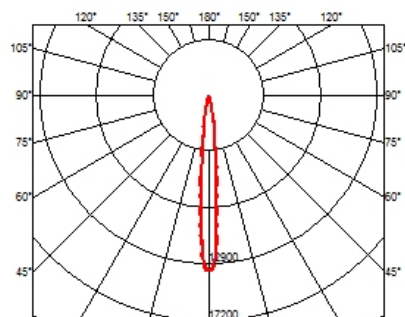

CERTIFICATIONS