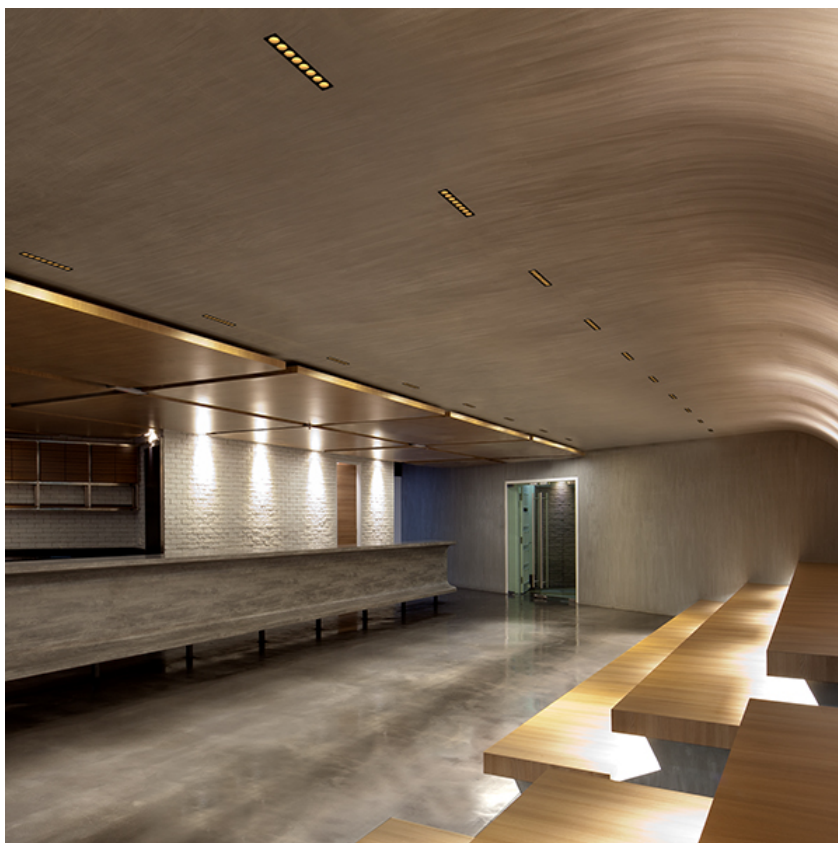

LIGHT SHADOW FIXED TRIM DALI VERSION 4 SPOTS OPTIC SPOT

Mounting	Ceiling recessed
Lamps description	Power LED 10,8W 1040 lm 2700K CRI 90
Luminaire luminous flux	Extreme Cut-off. See reference number
Environment	Indoor
Notes	Pre-installation frame not required.

OPTICAL

Aiming	Fixed
Light distribution symmetry	Symmetric
Beam angle	10° Spot

ELECTRICAL

Transformer availability	Included
Transformer mounting	Remote
Transformer type	Electronic dimmable dali
Emergency	Without
Insulation class	Class II

PHYSICAL

Length (mm)	147
Recessed depth (mm)	75
Weight (kg)	0,34

designed by FLOS Architectural

Recessed integrated luminaire with 4 LED lighting spots. Remote power supply included.

- 03.8828.40.DA - 810lm White / White
- 03.8828.14.DA - 810lm Black / White
- ◐ 03.8830.40.DA - 816lm White / Chrome
- ◑ 03.8830.14.DA - 816lm Black / Chrome
- ◒ 03.8831.40.DA - 804lm White / Matt Gold
- ◓ 03.8831.14.DA - 804lm Black / Matt Gold
- ◔ 03.8829.40.DA - 793lm White / Black
- ◕ 03.8829.14.DA - 793lm Black / Black

CERTIFICATIONS