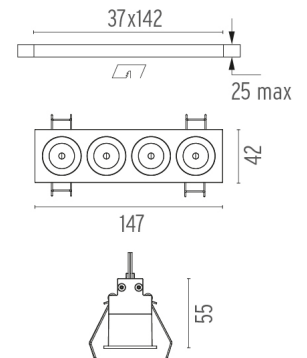

PHYSICAL

Length (mm)	147
Recessed depth (mm)	75
Weight (kg)	0,34

Light Shadow Fixed Trim Dali Version 4 Spots Optic Spot

designed by FLOS Architectural

Recessed integrated luminaire with 4 LED lighting spots. Remote power supply included.

CERTIFICATIONS

Light Shadow Fixed Trim Dali Version 4 Spots Optic Spot . Lamps

Power LED

Lamp category:
LED

Socket:
Special base

Lamp type:
Power LED

Light Shadow Fixed Trim Dali Version 4 Spots Optic Spot

designed by FLOS Architectural

Recessed integrated luminaire with 4 LED lighting spots. Remote power supply included.

-  03.8828.40.DA - 810lm White / White
-  03.8828.14.DA - 810lm Black / White
-  03.8830.40.DA - 816lm White / Chrome
-  03.8830.14.DA - 816lm Black / Chrome
-  03.8831.40.DA - 804lm White / Matt Gold
-  03.8831.14.DA - 804lm Black / Matt Gold
-  03.8829.40.DA - 793lm White / Black
-  03.8829.14.DA - 793lm Black / Black