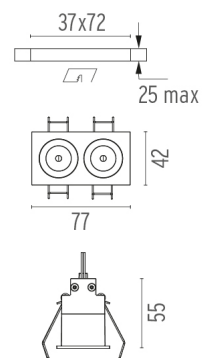

### PHYSICAL

<b>Length (mm)</b>	77
<b>Recessed depth (mm)</b>	75
<b>Weight (kg)</b>	0,25

**Light Shadow Fixed Trim 2 Spots Optic Spot**

designed by FLOS Architectural

Recessed integrated luminaire with 2 LED lighting spots. Remote power supply included.

## Light Shadow Fixed Trim 2 Spots Optic Spot . Lamps

**Power LED**

**Lamp category:**  
LED

**Socket:**  
Special base

**Lamp type:**  
Power LED

### Light Shadow Fixed Trim 2 Spots Optic Spot

designed by FLOS Architectural

Recessed integrated luminaire with 2 LED lighting spots. Remote power supply included.

	03.8824.40 - 432lm	White / White
	03.8824.14 - 432lm	Black / White
	03.8826.40 - 435lm	White / Chrome
	03.8826.14 - 435lm	Black / Chrome
	03.8827.40 - 429lm	White / Matt Gold
	03.8827.14 - 429lm	Black / Matt Gold
	03.8825.40 - 423lm	White / Black
	03.8825.14 - 423lm	Black / Black