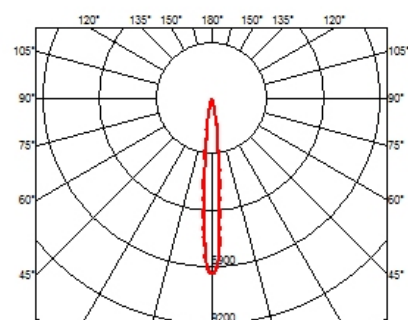

CERTIFICATIONS