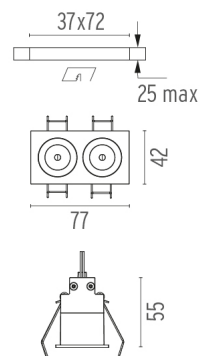

LIGHT SHADOW FIXED TRIM 2 SPOTS OPTIC SPOT

Mounting	Ceiling recessed
Lamps description	Power LED 5,4W 560 lm 3000K CRI 90
Luminaire luminous flux	Extreme Cut-off. See reference number
Environment	Indoor
Notes	Pre-installation frame not required.

OPTICAL

Aiming	Fixed
Light distribution symmetry	Symmetric
Beam angle	10° Spot

ELECTRICAL

Transformer availability	Included
Transformer mounting	Remote
Transformer type	Electronic
Emergency	Without
Insulation class	Class II

PHYSICAL

Length (mm)	77
Recessed depth (mm)	75
Weight (kg)	0,25

designed by FLOS Architectural

Recessed integrated luminaire with 2 LED lighting spots. Remote power supply included.

	03.8824.40 - 432lm	White / White
	03.8824.14 - 432lm	Black / White
	03.8826.40 - 435lm	White / Chrome
	03.8826.14 - 435lm	Black / Chrome
	03.8827.40 - 429lm	White / Matt Gold
	03.8827.14 - 429lm	Black / Matt Gold
	03.8825.40 - 423lm	White / Black
	03.8825.14 - 423lm	Black / Black

CERTIFICATIONS