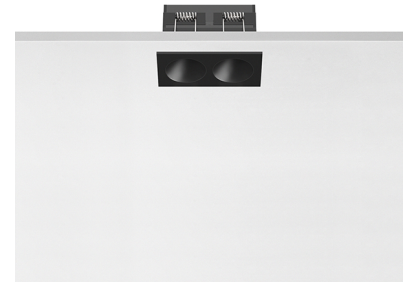

## LIGHT SHADOW FIXED TRIM 2 SPOTS OPTIC SPOT

<b>Mounting</b>	Ceiling recessed
<b>Lamps description</b>	Power LED 5,4W 560 lm 3000K CRI 90
<b>Luminaire luminous flux</b>	Extreme Cut-off. See reference number
<b>Environment</b>	Indoor
<b>Notes</b>	Pre-installation frame not required.

### PHYSICAL

<b>Length (mm)</b>	77
<b>Recessed depth (mm)</b>	75
<b>Weight (kg)</b>	0,25

**Light Shadow Fixed Trim 2 Spots Optic Spot**

designed by FLOS Architectural

Recessed integrated luminaire with 2 LED lighting spots. Remote power supply included.

## Light Shadow Fixed Trim 2 Spots Optic Spot . Lamps

**Power LED**

**Lamp category:**  
LED

**Socket:**  
Special base

**Lamp type:**  
Power LED

### Light Shadow Fixed Trim 2 Spots Optic Spot

designed by FLOS Architectural

Recessed integrated luminaire with 2 LED lighting spots. Remote power supply included.

	03.8824.40 - 432lm	White / White
	03.8824.14 - 432lm	Black / White
	03.8826.40 - 435lm	White / Chrome
	03.8826.14 - 435lm	Black / Chrome
	03.8827.40 - 429lm	White / Matt Gold
	03.8827.14 - 429lm	Black / Matt Gold
	03.8825.40 - 423lm	White / Black
	03.8825.14 - 423lm	Black / Black