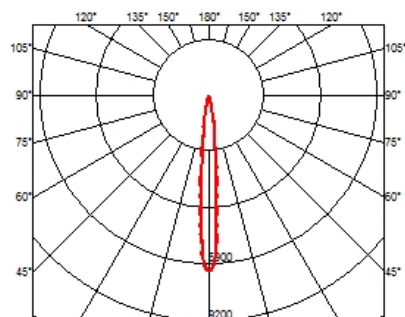

CERTIFICATIONS