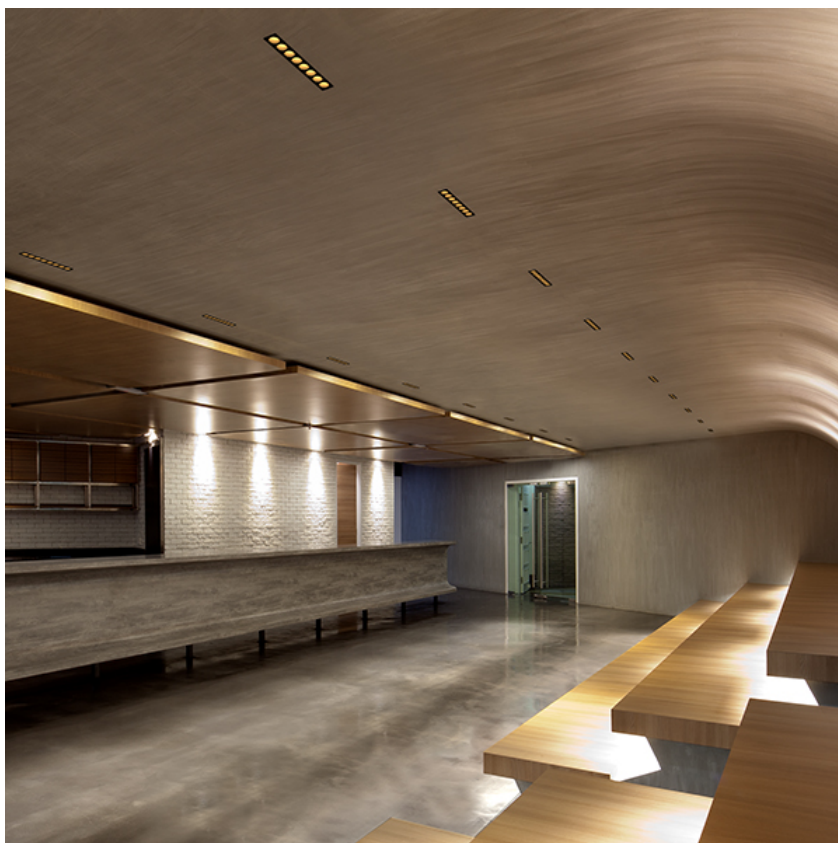

LIGHT SHADOW FIXED TRIM DALI VERSION 2 SPOTS OPTIC SPOT

Mounting	Ceiling recessed
Lamps description	Power LED 5,4W 560 lm 3000K CRI 90
Luminaire luminous flux	Extreme Cut-off. See reference number
Environment	Indoor
Notes	Pre-installation frame not required.

OPTICAL

Aiming	Fixed
Light distribution symmetry	Symmetric
Beam angle	10° Spot

ELECTRICAL

Transformer availability	Included
Transformer mounting	Remote
Transformer type	Electronic dimmable dali
Emergency	Without
Insulation class	Class II

PHYSICAL

Length (mm)	77
Recessed depth (mm)	75
Weight (kg)	0,25

designed by FLOS Architectural

Recessed integrated luminaire with 2 LED lighting spots. Remote power supply included.

- 03.8824.40.DA - 432lm White / White
- 03.8824.14.DA - 432lm Black / White
- ◐ 03.8826.40.DA - 435lm White / Chrome
- ◑ 03.8826.14.DA - 435lm Black / Chrome
- ◒ 03.8827.40.DA - 429lm White / Matt Gold
- ◓ 03.8827.14.DA - 429lm Black / Matt Gold
- ◔ 03.8825.40.DA - 423lm White / Black
- ◕ 03.8825.14.DA - 423lm Black / Black

CERTIFICATIONS