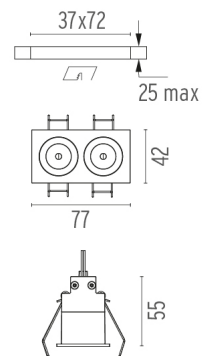

Light Shadow Fixed Trim Dali Version 2 Spots Optic Spot . Lamps

Power LED

Lamp category:
LED

Socket:
Special base

Lamp type:
Power LED

Light Shadow Fixed Trim Dali Version 2 Spots Optic Spot

designed by FLOS Architectural

Recessed integrated luminaire with 2 LED lighting spots. Remote power supply included.

- 03.8824.40.DA - 432lm White / White
- 03.8824.14.DA - 432lm Black / White
- 03.8826.40.DA - 435lm White / Chrome
- 03.8826.14.DA - 435lm Black / Chrome
- 03.8827.40.DA - 429lm White / Matt Gold
- 03.8827.14.DA - 429lm Black / Matt Gold
- 03.8825.40.DA - 423lm White / Black
- 03.8825.14.DA - 423lm Black / Black

CERTIFICATIONS