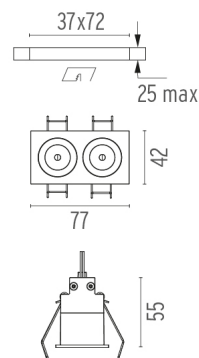

LIGHT SHADOW FIXED TRIM DALI VERSION 2 SPOTS OPTIC SPOT

Mounting	Ceiling recessed
Lamps description	Power LED 5,4W 560 lm 3000K CRI 90
Luminaire luminous flux	Extreme Cut-off. See reference number
Environment	Indoor
Notes	Pre-installation frame not required.

OPTICAL

Aiming	Fixed
Light distribution symmetry	Symmetric
Beam angle	10° Spot

ELECTRICAL

Transformer availability	Included
Transformer mounting	Remote
Transformer type	Electronic dimmable dali
Emergency	Without
Insulation class	Class II

PHYSICAL

Length (mm)	77
Recessed depth (mm)	75
Weight (kg)	0,25

designed by FLOS Architectural

Recessed integrated luminaire with 2 LED lighting spots. Remote power supply included.

- 03.8824.40.DA - 432lm White / White
- 03.8824.14.DA - 432lm Black / White
- ◐ 03.8826.40.DA - 435lm White / Chrome
- ◑ 03.8826.14.DA - 435lm Black / Chrome
- ◒ 03.8827.40.DA - 429lm White / Matt Gold
- ◓ 03.8827.14.DA - 429lm Black / Matt Gold
- ◔ 03.8825.40.DA - 423lm White / Black
- ◕ 03.8825.14.DA - 423lm Black / Black

CERTIFICATIONS