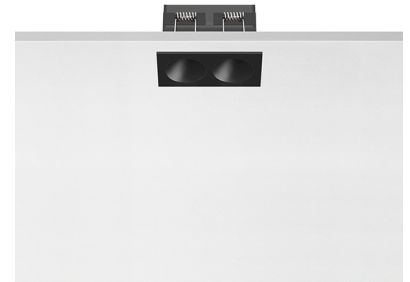

LIGHT SHADOW FIXED TRIM DALI VERSION 2 SPOTS OPTIC SPOT

Mounting	Ceiling recessed
Lamps description	Power LED 5,4W 560 lm 3000K CRI 90
Luminaire luminous flux	Extreme Cut-off. See reference number
Environment	Indoor
Notes	Pre-installation frame not required.

PHYSICAL

Length (mm)	77
Recessed depth (mm)	75
Weight (kg)	0,25

Light Shadow Fixed Trim Dali Version 2 Spots Optic Spot

designed by FLOS Architectural

Recessed integrated luminaire with 2 LED lighting spots. Remote power supply included.

CERTIFICATIONS

Light Shadow Fixed Trim Dali Version 2 Spots Optic Spot . Lamps

Power LED

Lamp category:
LED

Socket:
Special base

Lamp type:
Power LED

Light Shadow Fixed Trim Dali Version 2 Spots Optic Spot

designed by FLOS Architectural

Recessed integrated luminaire with 2 LED lighting spots. Remote power supply included.

-  03.8824.40.DA - 432lm White / White
-  03.8824.14.DA - 432lm Black / White
-  03.8826.40.DA - 435lm White / Chrome
-  03.8826.14.DA - 435lm Black / Chrome
-  03.8827.40.DA - 429lm White / Matt Gold
-  03.8827.14.DA - 429lm Black / Matt Gold
-  03.8825.40.DA - 423lm White / Black
-  03.8825.14.DA - 423lm Black / Black