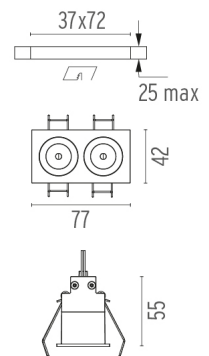

### PHYSICAL

<b>Length (mm)</b>	77
<b>Recessed depth (mm)</b>	75
<b>Weight (kg)</b>	0,25

**Light Shadow Fixed Trim 2 Spots Optic Spot**

designed by FLOS Architectural

Recessed integrated luminaire with 2 LED lighting spots. Remote power supply included.

## Light Shadow Fixed Trim 2 Spots Optic Spot . Lamps

**Power LED**

**Lamp category:**  
LED

**Socket:**  
Special base

**Lamp type:**  
Power LED

### Light Shadow Fixed Trim 2 Spots Optic Spot

designed by FLOS Architectural

Recessed integrated luminaire with 2 LED lighting spots. Remote power supply included.

	03.8820.40 - 405lm	White / White
	03.8820.14 - 405lm	Black / White
	03.8822.40 - 408lm	White / Chrome
	03.8822.14 - 408lm	Black / Chrome
	03.8823.40 - 402lm	White / Matt Gold
	03.8823.14 - 402lm	Black / Matt Gold
	03.8821.40 - 396lm	White / Black
	03.8821.14 - 396lm	Black / Black