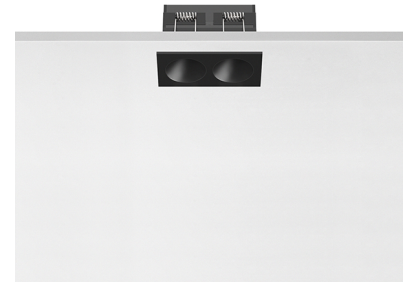

## LIGHT SHADOW FIXED TRIM 2 SPOTS OPTIC SPOT

<b>Mounting</b>	Ceiling recessed
<b>Lamps description</b>	Power LED 5,4W 520 lm 2700K CRI 90
<b>Luminaire luminous flux</b>	Extreme Cut-off. See reference number
<b>Environment</b>	Indoor
<b>Notes</b>	Pre-installation frame not required.

### PHYSICAL

<b>Length (mm)</b>	77
<b>Recessed depth (mm)</b>	75
<b>Weight (kg)</b>	0,25

**Light Shadow Fixed Trim 2 Spots Optic Spot**

designed by FLOS Architectural

Recessed integrated luminaire with 2 LED lighting spots. Remote power supply included.

## Light Shadow Fixed Trim 2 Spots Optic Spot . Lamps

**Power LED**

**Lamp category:**  
LED

**Socket:**  
Special base

**Lamp type:**  
Power LED

### Light Shadow Fixed Trim 2 Spots Optic Spot

designed by FLOS Architectural

Recessed integrated luminaire with 2 LED lighting spots. Remote power supply included.

	03.8820.40 - 405lm	White / White
	03.8820.14 - 405lm	Black / White
	03.8822.40 - 408lm	White / Chrome
	03.8822.14 - 408lm	Black / Chrome
	03.8823.40 - 402lm	White / Matt Gold
	03.8823.14 - 402lm	Black / Matt Gold
	03.8821.40 - 396lm	White / Black
	03.8821.14 - 396lm	Black / Black