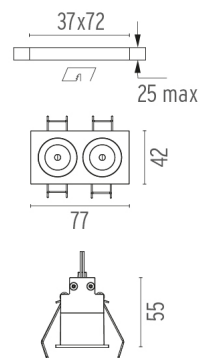

LIGHT SHADOW FIXED TRIM 2 SPOTS OPTIC SPOT

Mounting	Ceiling recessed
Lamps description	Power LED 5,4W 520 lm 2700K CRI 90
Luminaire luminous flux	Extreme Cut-off. See reference number
Environment	Indoor
Notes	Pre-installation frame not required.

OPTICAL

Aiming	Fixed
Light distribution symmetry	Symmetric
Beam angle	10° Spot

ELECTRICAL

Transformer availability	Included
Transformer mounting	Remote
Transformer type	Electronic
Emergency	Without
Insulation class	Class II

PHYSICAL

Length (mm)	77
Recessed depth (mm)	75
Weight (kg)	0,25

designed by FLOS Architectural

Recessed integrated luminaire with 2 LED lighting spots. Remote power supply included.

	03.8820.40 - 405lm	White / White
	03.8820.14 - 405lm	Black / White
	03.8822.40 - 408lm	White / Chrome
	03.8822.14 - 408lm	Black / Chrome
	03.8823.40 - 402lm	White / Matt Gold
	03.8823.14 - 402lm	Black / Matt Gold
	03.8821.40 - 396lm	White / Black
	03.8821.14 - 396lm	Black / Black

CERTIFICATIONS