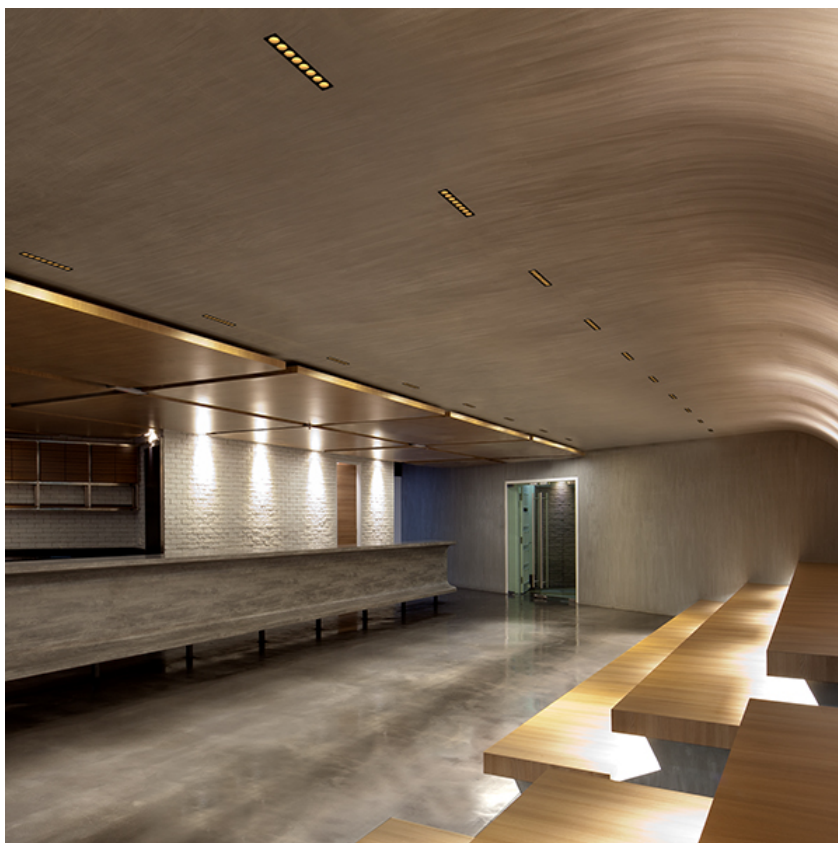

LIGHT SHADOW FIXED TRIM 2 SPOTS OPTIC SPOT

Mounting	Ceiling recessed
Lamps description	Power LED 5,4W 520 lm 2700K CRI 90
Luminaire luminous flux	Extreme Cut-off. See reference number
Environment	Indoor
Notes	Pre-installation frame not required.

OPTICAL

Aiming	Fixed
Light distribution symmetry	Symmetric
Beam angle	10° Spot

ELECTRICAL

Transformer availability	Included
Transformer mounting	Remote
Transformer type	Electronic
Emergency	Without
Insulation class	Class II

PHYSICAL

Length (mm)	77
Recessed depth (mm)	75
Weight (kg)	0,25

designed by FLOS Architectural

Recessed integrated luminaire with 2 LED lighting spots. Remote power supply included.

	03.8820.40 - 405lm	White / White
	03.8820.14 - 405lm	Black / White
	03.8822.40 - 408lm	White / Chrome
	03.8822.14 - 408lm	Black / Chrome
	03.8823.40 - 402lm	White / Matt Gold
	03.8823.14 - 402lm	Black / Matt Gold
	03.8821.40 - 396lm	White / Black
	03.8821.14 - 396lm	Black / Black

CERTIFICATIONS