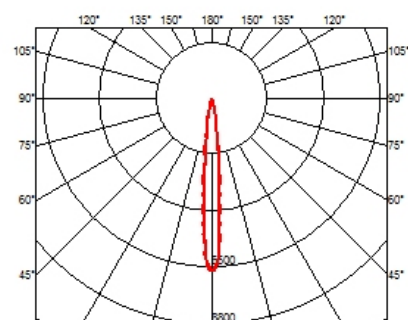

CERTIFICATIONS