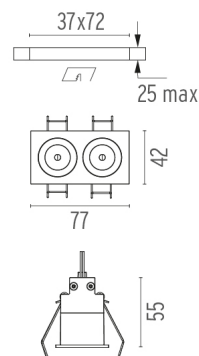

LIGHT SHADOW FIXED TRIM DALI VERSION 2 SPOTS OPTIC SPOT

Mounting	Ceiling recessed
Lamps description	Power LED 5,4W 520 lm 2700K CRI 90
Luminaire luminous flux	Extreme Cut-off. See reference number
Environment	Indoor
Notes	Pre-installation frame not required.

OPTICAL

Aiming	Fixed
Light distribution symmetry	Symmetric
Beam angle	10° Spot

ELECTRICAL

Transformer availability	Included
Transformer mounting	Remote
Transformer type	Electronic dimmable dali
Emergency	Without
Insulation class	Class II

PHYSICAL

Length (mm)	77
Recessed depth (mm)	75
Weight (kg)	0,25

designed by FLOS Architectural

Recessed integrated luminaire with 2 LED lighting spots. Remote power supply included.

- 03.8820.40.DA - 405lm White / White
- 03.8820.14.DA - 405lm Black / White
- ◐ 03.8822.40.DA - 408lm White / Chrome
- ◑ 03.8822.14.DA - 408lm Black / Chrome
- ◒ 03.8823.40.DA - 402lm White / Matt Gold
- ◓ 03.8823.14.DA - 402lm Black / Matt Gold
- ◔ 03.8821.40.DA - 396lm White / Black
- ◕ 03.8821.14.DA - 396lm Black / Black

CERTIFICATIONS