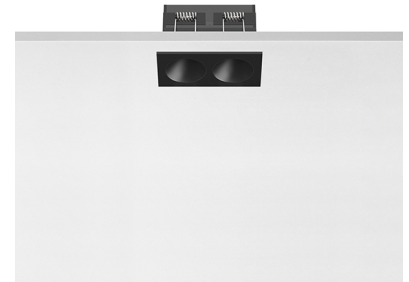

## LIGHT SHADOW FIXED TRIM DALI VERSION 2 SPOTS OPTIC SPOT

<b>Mounting</b>	Ceiling recessed
<b>Lamps description</b>	Power LED 5,4W 520 lm 2700K CRI 90
<b>Luminaire luminous flux</b>	Extreme Cut-off. See reference number
<b>Environment</b>	Indoor
<b>Notes</b>	Pre-installation frame not required.

### PHYSICAL

<b>Length (mm)</b>	77
<b>Recessed depth (mm)</b>	75
<b>Weight (kg)</b>	0,25

**Light Shadow Fixed Trim Dali Version 2 Spots Optic Spot**

designed by FLOS Architectural

Recessed integrated luminaire with 2 LED lighting spots. Remote power supply included.

## Light Shadow Fixed Trim Dali Version 2 Spots Optic Spot . Lamps

**Power LED**

**Lamp category:**  
LED

**Socket:**  
Special base

**Lamp type:**  
Power LED

### Light Shadow Fixed Trim Dali Version 2 Spots Optic Spot

designed by FLOS Architectural

Recessed integrated luminaire with 2 LED lighting spots. Remote power supply included.

-  03.8820.40.DA - 405lm White / White
-  03.8820.14.DA - 405lm Black / White
-  03.8822.40.DA - 408lm White / Chrome
-  03.8822.14.DA - 408lm Black / Chrome
-  03.8823.40.DA - 402lm White / Matt Gold
-  03.8823.14.DA - 402lm Black / Matt Gold
-  03.8821.40.DA - 396lm White / Black
-  03.8821.14.DA - 396lm Black / Black