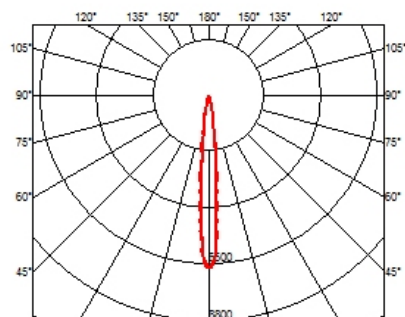

CERTIFICATIONS