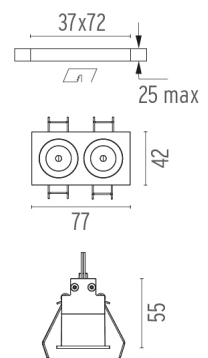

### PHYSICAL

<b>Length (mm)</b>	77
<b>Recessed depth (mm)</b>	75
<b>Weight (kg)</b>	0,25

**Light Shadow Fixed Trim Dali Version 2 Spots Optic Spot**

designed by FLOS Architectural

Recessed integrated luminaire with 2 LED lighting spots. Remote power supply included.

## Light Shadow Fixed Trim Dali Version 2 Spots Optic Spot . Lamps

**Power LED**

**Lamp category:**  
LED

**Socket:**  
Special base

**Lamp type:**  
Power LED

### Light Shadow Fixed Trim Dali Version 2 Spots Optic Spot

designed by FLOS Architectural

Recessed integrated luminaire with 2 LED lighting spots. Remote power supply included.

-  03.8820.40.DA - 405lm White / White
-  03.8820.14.DA - 405lm Black / White
-  03.8822.40.DA - 408lm White / Chrome
-  03.8822.14.DA - 408lm Black / Chrome
-  03.8823.40.DA - 402lm White / Matt Gold
-  03.8823.14.DA - 402lm Black / Matt Gold
-  03.8821.40.DA - 396lm White / Black
-  03.8821.14.DA - 396lm Black / Black