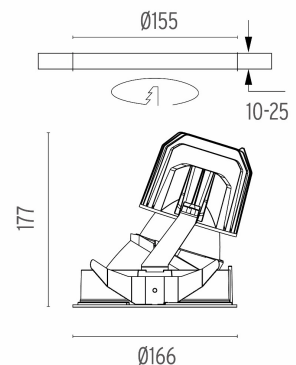

LIGHT SUPPLY WALL-WASHER TRIM DIMMABLE

Number of heads	1
Mounting	Ceiling recessed
Lamps description	LED Array High Performances 33,2W 3116 lm 3000K CRI 90
Luminaire luminous flux	Extreme Cut-off. See reference number
Voltage (V)	220/240
Environment	Indoor

OPTICAL

Aiming	Fixed
Light distribution symmetry	Asymmetric

ELECTRICAL

Transformer availability	Included
Transformer mounting	Remote
Transformer type	Electronic dimmable I-10V, Electronic dimmable dali
Emergency	Without
Insulation class	Class II

PHYSICAL

Cutout diameter (mm)	155
Recessed depth (mm)	290
Construction material	Aluminium
Weight (kg)	1,01

designed by FLOS Architectural

Embedded luminaire for LED light source. Remote 220/240V power supply included.

- 03.6814.3BADA - 36° - 1771lm White / White
- ◐ 03.6814.3CADA - 34° - 1909lm White / Aluminium
- ◑ 03.6814.1BADA - 36° - 1771lm Black / White
- ◒ 03.6814.1CADA - 34° - 1909lm Black / Aluminium

CERTIFICATIONS