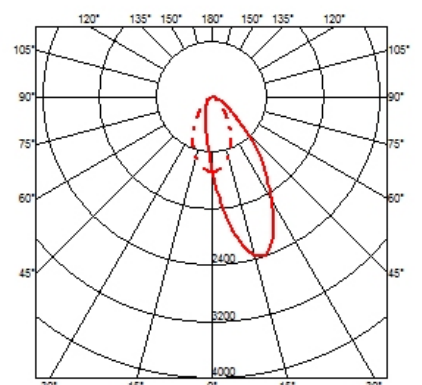

CERTIFICATIONS