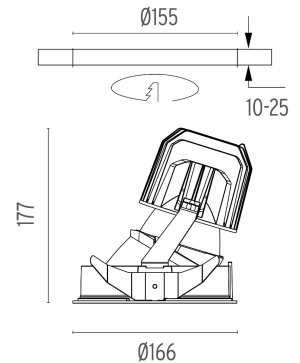

PHYSICAL

Cutout diameter (mm)	155
Recessed depth (mm)	290
Construction material	Aluminium
Weight (kg)	1,01

Light Supply Wall-Washer Trim Dimmable

designed by FLOS Architectural

Embedded luminaire for LED light source. Remote 220/240V power supply included.

Light Supply Wall-Washer Trim Dimmable . Lamps

LED Array

Lamp category:

LED

Socket:

Special base

Lamp type:

LED Array

Light Supply Wall-Washer Trim Dimmable

designed by FLOS Architectural

Embedded luminaire for LED light source. Remote 220/240V power supply included.

-  03.6814.3BADA - 36° - 1771lm White / White
-  03.6814.3CADA - 34° - 1909lm White / Aluminium
-  03.6814.1BADA - 36° - 1771lm Black / White
-  03.6814.1CADA - 34° - 1909lm Black / Aluminium