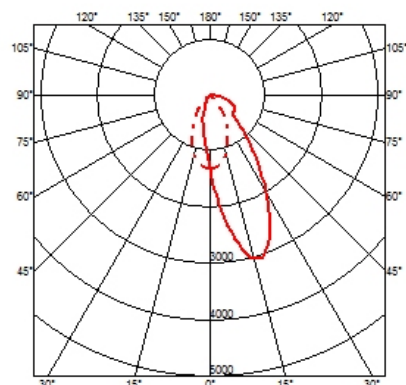

CERTIFICATIONS