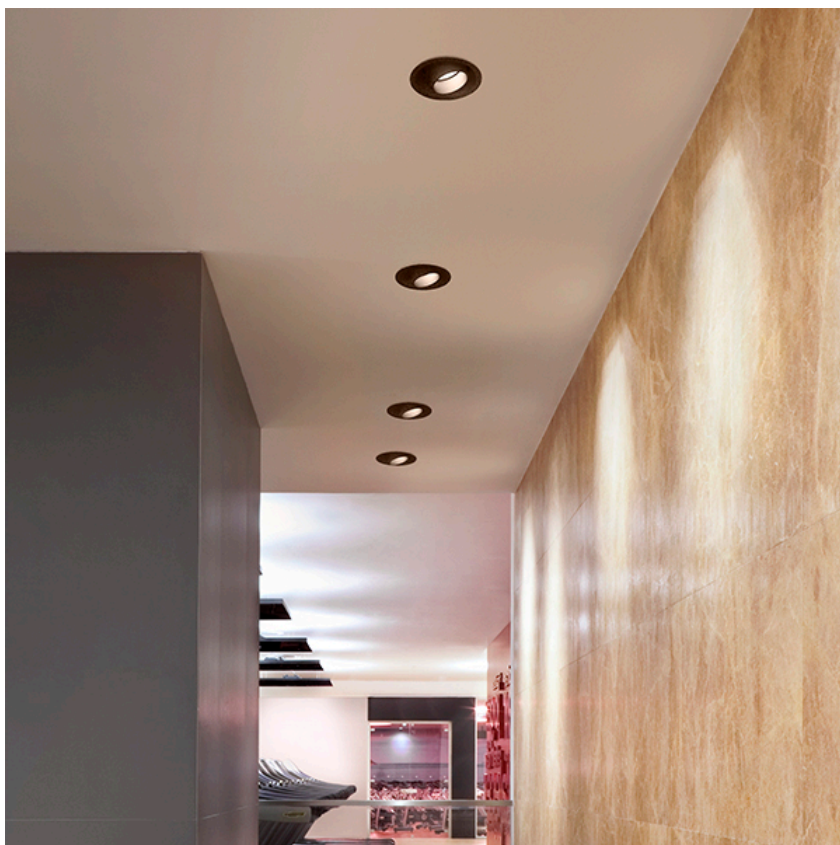

LIGHT SUPPLY WALL-WASHER TRIM DIMMABLE

Number of heads	1
Mounting	Ceiling recessed
Lamps description	LED Array High Performances 33,2W 3246 lm 4000K CRI 90
Luminaire luminous flux	Extreme Cut-off. See reference number
Voltage (V)	220/240
Environment	Indoor

OPTICAL

Aiming	Fixed
Light distribution symmetry	Asymmetric

ELECTRICAL

Transformer availability	Included
Transformer mounting	Remote
Transformer type	Electronic dimmable I-10V, Electronic dimmable dali
Emergency	Without
Insulation class	Class II

PHYSICAL

Cutout diameter (mm)	155
Recessed depth (mm)	290
Construction material	Aluminium
Weight (kg)	1,01

designed by FLOS Architectural

Embedded luminaire for LED light source. Remote 220/240V power supply included.

- 03.6813.3BADA - 36° - 1845lm White / White
- ◐ 03.6813.3CADA - 34° - 1989lm White / Aluminium
- ◑ 03.6813.1BADA - 36° - 1845lm Black / White
- ◒ 03.6813.1CADA - 34° - 1989lm Black / Aluminium

CERTIFICATIONS