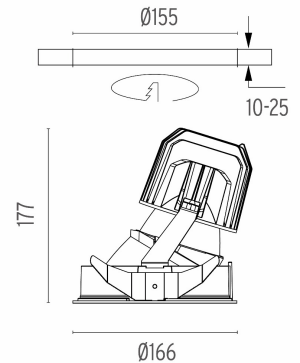

PHYSICAL

Cutout diameter (mm)	155
Recessed depth (mm)	290
Construction material	Aluminium
Weight (kg)	1,01

Light Supply Wall-Washer Trim Dimmable

designed by FLOS Architectural

Embedded luminaire for LED light source. Remote 220/240V power supply included.

Light Supply Wall-Washer Trim Dimmable . Lamps

LED Array

Lamp category:

LED

Socket:

Special base

Lamp type:

LED Array

Light Supply Wall-Washer Trim Dimmable

designed by FLOS Architectural

Embedded luminaire for LED light source. Remote 220/240V power supply included.

-  03.6813.3BADA - 36° - 1845lm White / White
-  03.6813.3CADA - 34° - 1989lm White / Aluminium
-  03.6813.1BADA - 36° - 1845lm Black / White
-  03.6813.1CADA - 34° - 1989lm Black / Aluminium