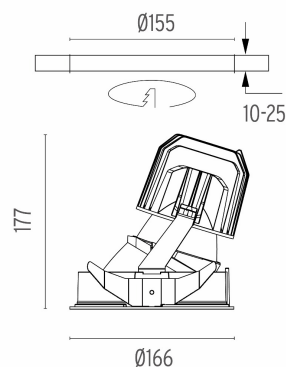

LIGHT SUPPLY WALL-WASHER TRIM DIMMABLE

Number of heads	1
Mounting	Ceiling recessed
Lamps description	LED Array High Performances 33,2W 3246 lm 4000K CRI 90
Luminaire luminous flux	Extreme Cut-off. See reference number
Voltage (V)	220/240
Environment	Indoor

OPTICAL

Aiming	Fixed
Light distribution symmetry	Asymmetric

ELECTRICAL

Transformer availability	Included
Transformer mounting	Remote
Transformer type	Electronic dimmable I-10V, Electronic dimmable dali
Emergency	Without
Insulation class	Class II

PHYSICAL

Cutout diameter (mm)	155
Recessed depth (mm)	290
Construction material	Aluminium
Weight (kg)	1,01

designed by FLOS Architectural

Embedded luminaire for LED light source. Remote 220/240V power supply included.

- 03.6813.3BADA - 36° - 1845lm White / White
- ◐ 03.6813.3CADA - 34° - 1989lm White / Aluminium
- ◑ 03.6813.1BADA - 36° - 1845lm Black / White
- ◒ 03.6813.1CADA - 34° - 1989lm Black / Aluminium

CERTIFICATIONS