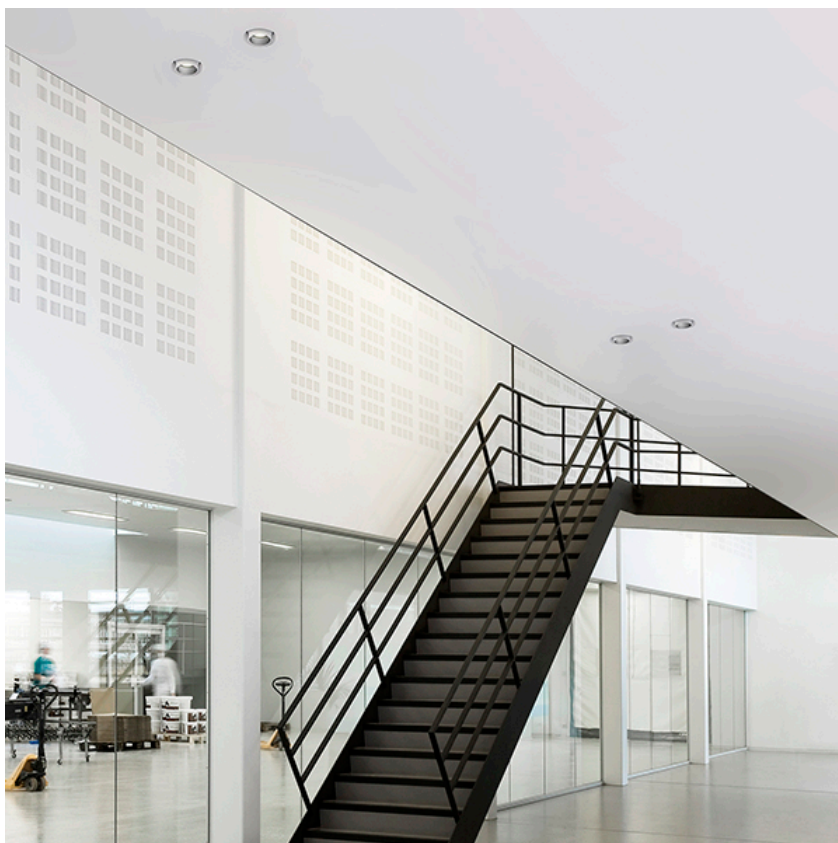

CERTIFICATIONS