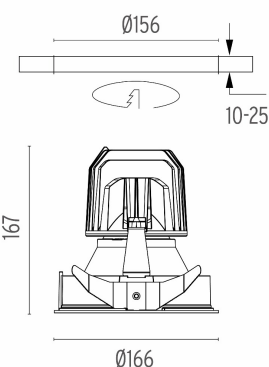

LIGHT SUPPLY FIXED TRIM DIMMABLE

Number of heads	1
Mounting	Ceiling recessed
Lamps description	LED Array High Performances 29W 2929 lm 4000K CRI 90
Luminaire luminous flux	Extreme Cut-off. See reference number
Voltage (V)	220/240
Environment	Indoor

OPTICAL

Aiming	Fixed
Light distribution symmetry	Symmetric

ELECTRICAL

Transformer availability	Included
Transformer mounting	Remote
Transformer type	Electronic dimmable I-10V, Electronic dimmable dali
Emergency	Without
Insulation class	Class II

PHYSICAL

Cutout diameter (mm)	156
Recessed depth (mm)	277
Construction material	Aluminium
Weight (kg)	0,98

Embedded luminaire for LED light source. Remote 220/240V power supply included.

- 03.6810.3BADA - 62° - 1549lm White / White
- ◐ 03.6810.3CADA - 47° - 1828lm White / Aluminium
- ◑ 03.6810.1BADA - 62° - 1549lm Black / White
- ◒ 03.6810.1CADA - 47° - 1828lm Black / Aluminium

CERTIFICATIONS