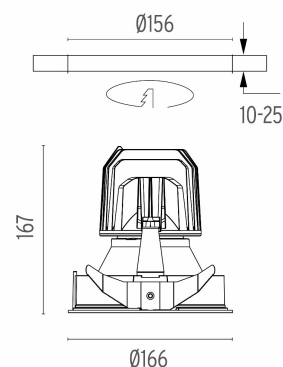

CERTIFICATIONS