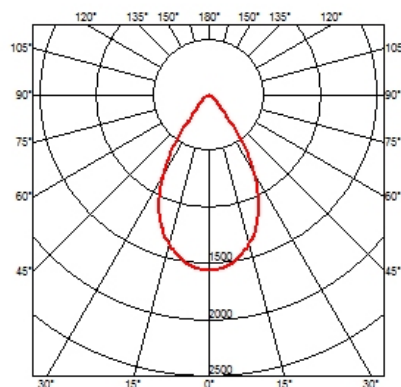

CERTIFICATIONS