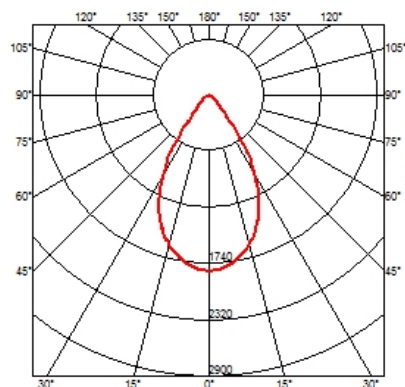

CERTIFICATIONS