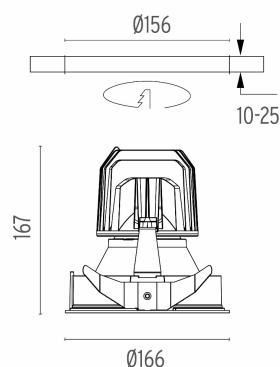

LIGHT SUPPLY FIXED TRIM

Number of heads	1
Mounting	Ceiling recessed
Lamps description	LED Array High Performances 29W 3402 lm 3000K CRI 80
Luminaire luminous flux	Extreme Cut-off. See reference number
Voltage (V)	220/240
Environment	Indoor

OPTICAL

Aiming	Fixed
Light distribution symmetry	Symmetric

ELECTRICAL

Transformer availability	Included
Transformer mounting	Remote
Transformer type	Electronic
Emergency	Without
Insulation class	Class II

PHYSICAL

Cutout diameter (mm)	156
Recessed depth (mm)	277
Construction material	Aluminium
Weight (kg)	0,98

Embedded luminaire for LED light source. Remote 220/240V power supply included.

- 03.6809.3BA - 62° - 1799lm White / White
- 03.6809.3CA - 47° - 2123lm White / Aluminium
- 03.6809.1BA - 62° - 1799lm Black / White
- 03.6809.1CA - 47° - 2123lm Black / Aluminium

CERTIFICATIONS