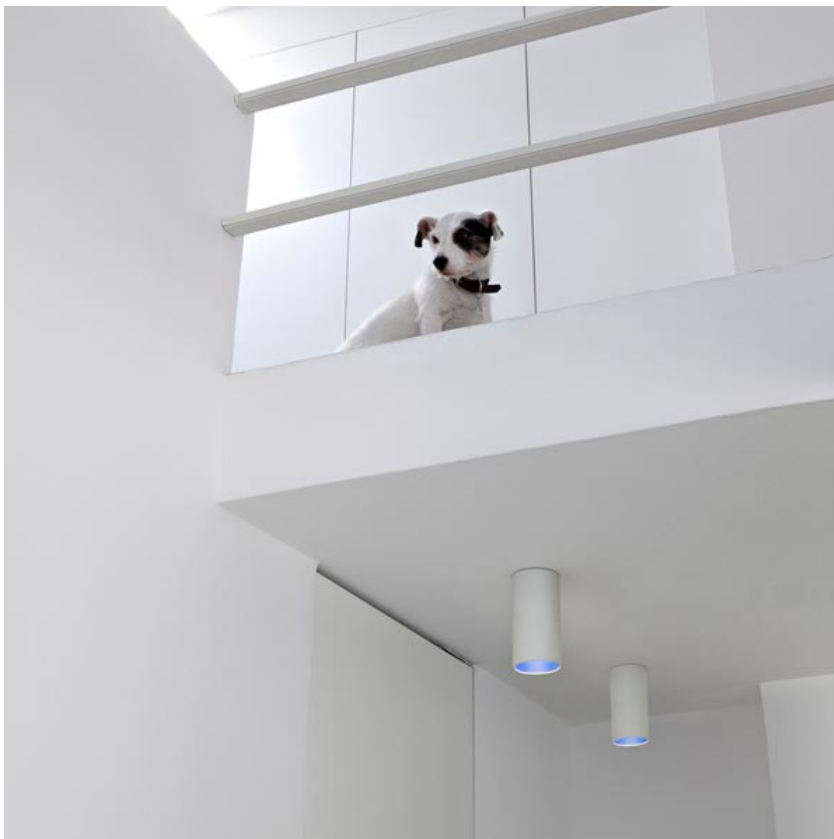

KAP 80 SURFACE SQUARE

Number of heads	1
Mounting	Ceiling surface
Lamps description	LED Array 9,2W 810 lm 3000K CRI 90
Luminaire luminous flux	Extreme Cut-off. See reference number
Voltage (V)	220/240
Environment	Indoor

OPTICAL

Aiming	Fixed
Light distribution symmetry	Symmetric
Beam angle	55° Flood

Kap 80 Surface Square

designed by FLOS Architectural

Luminaire for mounting on the ceiling with LED light source. Non-adjustable power source incorporated into luminaire body.

ELECTRICAL

Transformer availability	Included
Transformer mounting	Integral
Transformer type	Electronic
Emergency	Without
Insulation class	Class I

	03.6054.B1 - 703lm	White / White
	03.6054.14 - 703lm	Black / White
	03.6055.B1 - 684lm	White / Matt Gold
	03.6055.14 - 684lm	Black / Matt Gold
	03.6056.B1 - 666lm	White / Copper
	03.6056.14 - 666lm	Black / Copper
	03.6057.B1 - 622lm	White / Black
	03.6057.14 - 622lm	Black / Black
	03.6054.18 - 703lm	Deep Brown / White
	03.6055.18 - 684lm	Deep Brown / Gold
	03.6056.18 - 666lm	Deep Brown / Copper
	03.6057.18 - 622lm	Deep Brown / Black

PHYSICAL

Height (mm)	95
Construction material	Extruded aluminum
Weight (kg)	0,45

83

CERTIFICATIONS