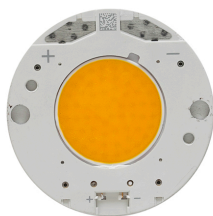

Kap 80 Surface Square . Lamps

LED Array

Lamp category:

LED

Socket:

Special base

Lamp type:

LED Array