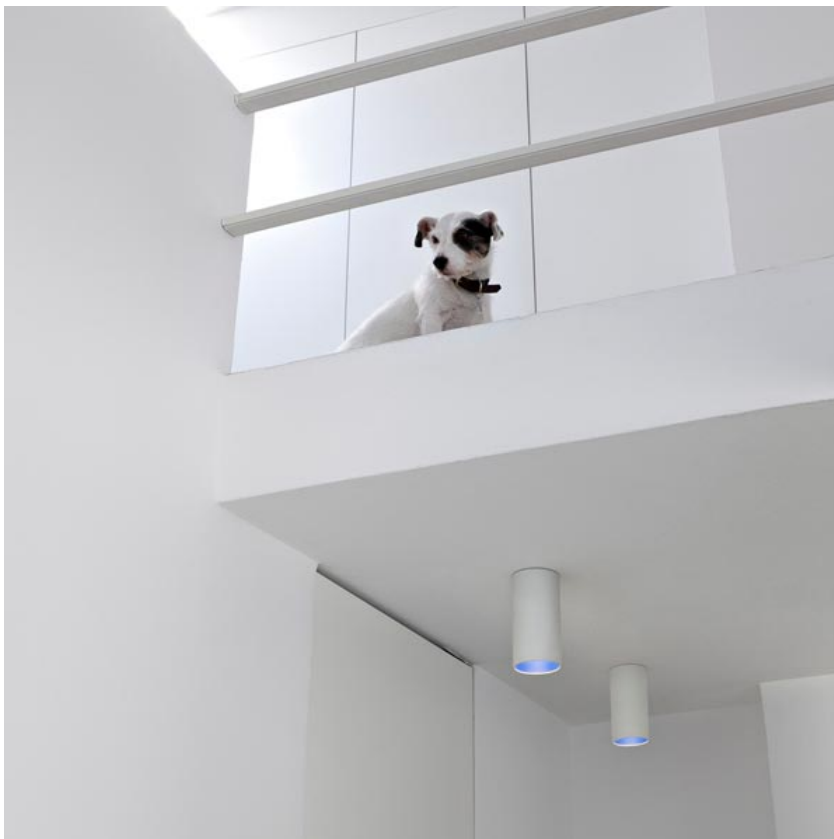

KAP 80 SURFACE SQUARE

Number of heads	1
Mounting	Ceiling surface
Lamps description	LED Array 9,2W 698 lm 2700K CRI 90
Luminaire luminous flux	Extreme Cut-off. See reference number
Voltage (V)	220/240
Environment	Indoor

OPTICAL

Aiming	Fixed
Light distribution symmetry	Symmetric
Beam angle	55° Flood

Kap 80 Surface Square designed by FLOS Architectural

Luminaire for mounting on the ceiling with LED light source. Non-adjustable power source incorporated into luminaire body.

ELECTRICAL

Transformer availability	Included
Transformer mounting	Integral
Transformer type	Electronic
Emergency	Without
Insulation class	Class I

	03.6050.B1 - 675lm	White / White
	03.6050.14 - 675lm	Black / White
	03.6051.B1 - 658lm	White / Matt Gold
	03.6051.14 - 658lm	Black / Matt Gold
	03.6052.B1 - 640lm	White / Copper
	03.6052.14 - 640lm	Black / Copper
	03.6053.B1 - 598lm	White / Black
	03.6053.14 - 598lm	Black / Black
	03.6050.18 - 675lm	Deep Brown / White
	03.6051.18 - 658lm	Deep Brown / Gold
	03.6052.18 - 640lm	Deep Brown / Copper
	03.6053.18 - 598lm	Deep Brown / Black

PHYSICAL

Height (mm)	95
Construction material	Extruded aluminum
Weight (kg)	0,45

83

CERTIFICATIONS