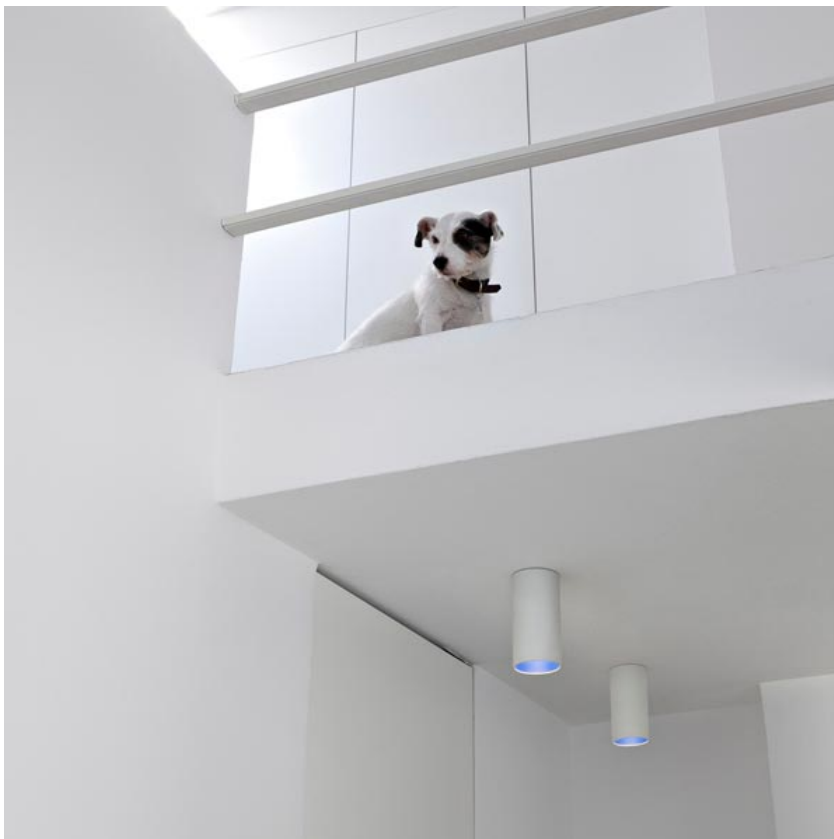

KAP 80 SURFACE SQUARE MAINS DIMMING

Number of heads	1
Mounting	Ceiling surface
Lamps description	LED Array 9,2W 810 lm 3000K CRI 90
Luminaire luminous flux	Extreme Cut-off. See reference number
Voltage (V)	220/240
Environment	Indoor

OPTICAL

Aiming	Fixed
Light distribution symmetry	Symmetric
Beam angle	55° Flood

Kap 80 Surface Square Mains Dimming designed by FLOS Architectural

Luminaire for mounting on the ceiling with LED light source. Adjustable power source incorporated into luminaire body.

ELECTRICAL

Transformer availability	Included
Transformer mounting	Integral
Transformer type	Electronic dimmable
Emergency	Without
Insulation class	Class I

	03.5954.B1 - 703lm	White / White
	03.5954.14 - 703lm	Black / White
	03.5955.B1 - 684lm	White / Matt Gold
	03.5955.14 - 684lm	Black / Matt Gold
	03.5956.B1 - 666lm	White / Copper
	03.5956.14 - 666lm	Black / Copper
	03.5957.B1 - 622lm	White / Black
	03.5957.14 - 622lm	Black / Black
	03.5954.18 - 703lm	Deep Brown / White
	03.5955.18 - 684lm	Deep Brown / Gold
	03.5956.18 - 666lm	Deep Brown / Copper
	03.5957.18 - 622lm	Deep Brown / Black

PHYSICAL

Height (mm)	95
Construction material	Extruded aluminum
Weight (kg)	0,45

CERTIFICATIONS