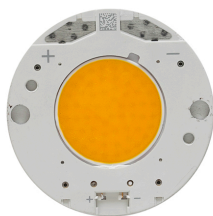

Kap 80 Surface Square Mains Dimming . Lamps

LED Array

Lamp category:

LED

Socket:

Special base

Lamp type:

LED Array