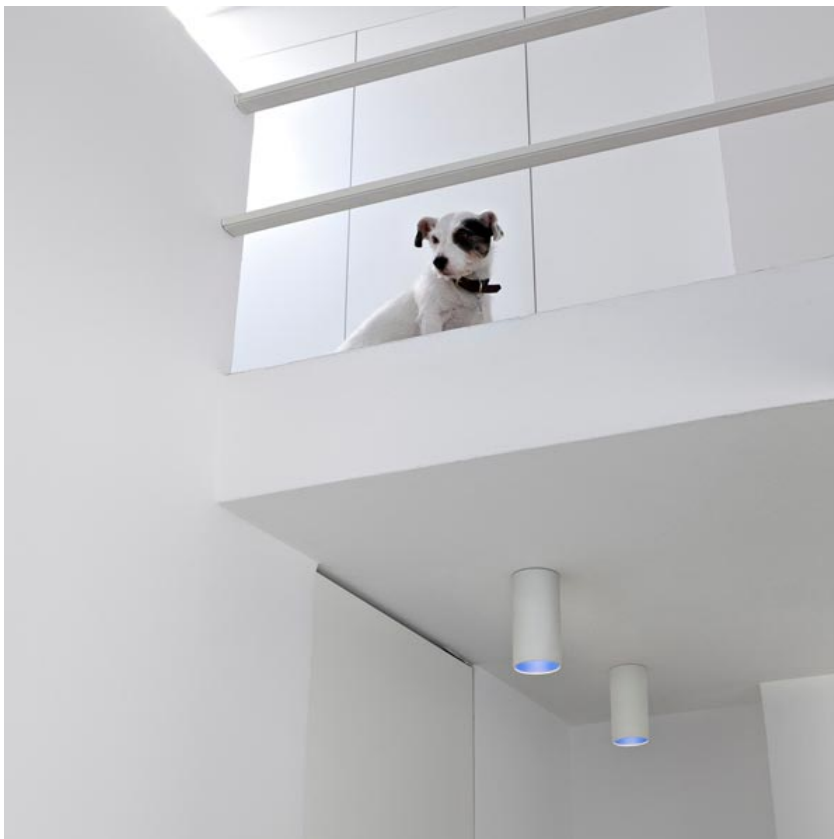

KAP 80 SURFACE SQUARE MAINS DIMMING

Number of heads	1
Mounting	Ceiling surface
Lamps description	LED Array 9,2W 698 lm 2700K CRI 90
Luminaire luminous flux	Extreme Cut-off. See reference number
Voltage (V)	220/240
Environment	Indoor

OPTICAL

Aiming	Fixed
Light distribution symmetry	Symmetric
Beam angle	55° Flood

Kap 80 Surface Square Mains Dimming designed by FLOS Architectural

Luminaire for mounting on the ceiling with LED light source. Adjustable power source incorporated into luminaire body.

ELECTRICAL

Transformer availability	Included
Transformer mounting	Integral
Transformer type	Electronic dimmable
Emergency	Without
Insulation class	Class I

	03.5950.B1 - 675lm	White / White
	03.5950.14 - 675lm	Black / White
	03.5951.B1 - 658lm	White / Matt Gold
	03.5951.14 - 658lm	Black / Matt Gold
	03.5952.B1 - 640lm	White / Copper
	03.5952.14 - 640lm	Black / Copper
	03.5953.B1 - 598lm	White / Black
	03.5953.14 - 598lm	Black / Black
	03.5950.18 - 675lm	Deep Brown / White
	03.5951.18 - 658lm	Deep Brown / Gold
	03.5952.18 - 640lm	Deep Brown / Copper
	03.5953.18 - 598lm	Deep Brown / Black

PHYSICAL

Height (mm)	95
Construction material	Extruded aluminum
Weight (kg)	0,45

CERTIFICATIONS