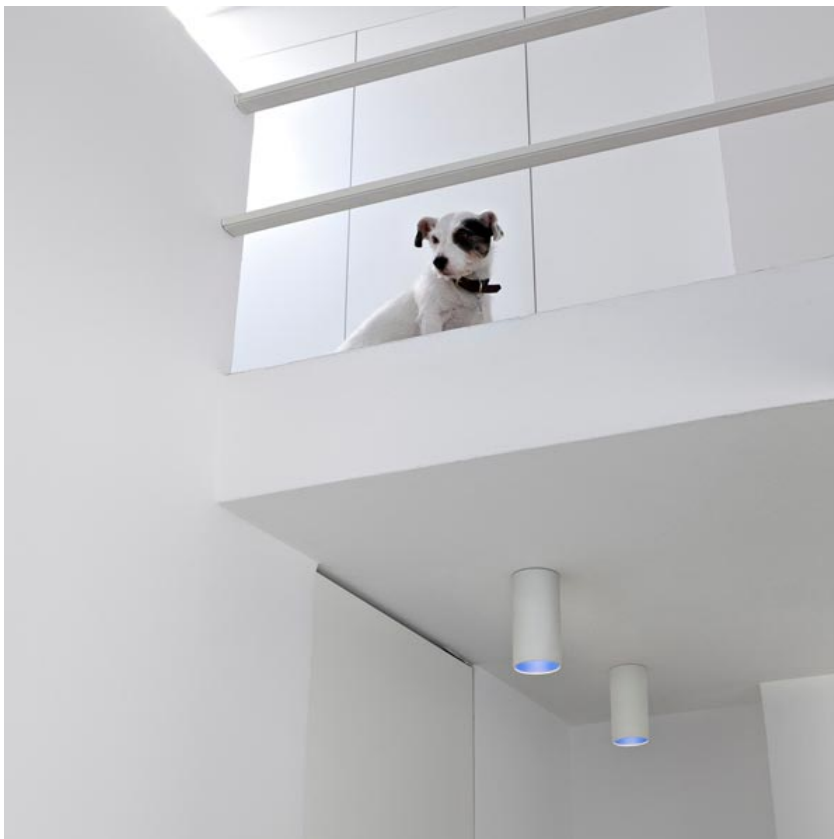

KAP 80 SURFACE SQUARE MAINS DIMMING

Number of heads	1
Mounting	Ceiling surface
Lamps description	LED Array 9,2W 698 lm 2700K CRI 90
Luminaire luminous flux	Extreme Cut-off. See reference number
Voltage (V)	220/240
Environment	Indoor

OPTICAL

Aiming	Fixed
Light distribution symmetry	Symmetric
Beam angle	18° Spot

Kap 80 Surface Square Mains Dimming designed by FLOS Architectural

Luminaire for mounting on the ceiling with LED light source. Adjustable power source incorporated into luminaire body.

ELECTRICAL

Transformer availability	Included
Transformer mounting	Integral
Transformer type	Electronic dimmable
Emergency	Without
Insulation class	Class I

	03.5930.B1 - 692lm	White / White
	03.5930.14 - 692lm	Black / White
	03.5931.B1 - 684lm	White / Matt Gold
	03.5931.14 - 684lm	Black / Matt Gold
	03.5932.B1 - 664lm	White / Copper
	03.5932.14 - 664lm	Black / Copper
	03.5933.B1 - 625lm	White / Black
	03.5933.14 - 625lm	Black / Black
	03.5930.18 - 692lm	Deep Brown / White
	03.5931.18 - 684lm	Deep Brown / Gold
	03.5932.18 - 664lm	Deep Brown / Copper
	03.5933.18 - 625lm	Deep Brown / Black

PHYSICAL

Height (mm)	95
Construction material	Extruded aluminum
Weight (kg)	0,45

83

CERTIFICATIONS