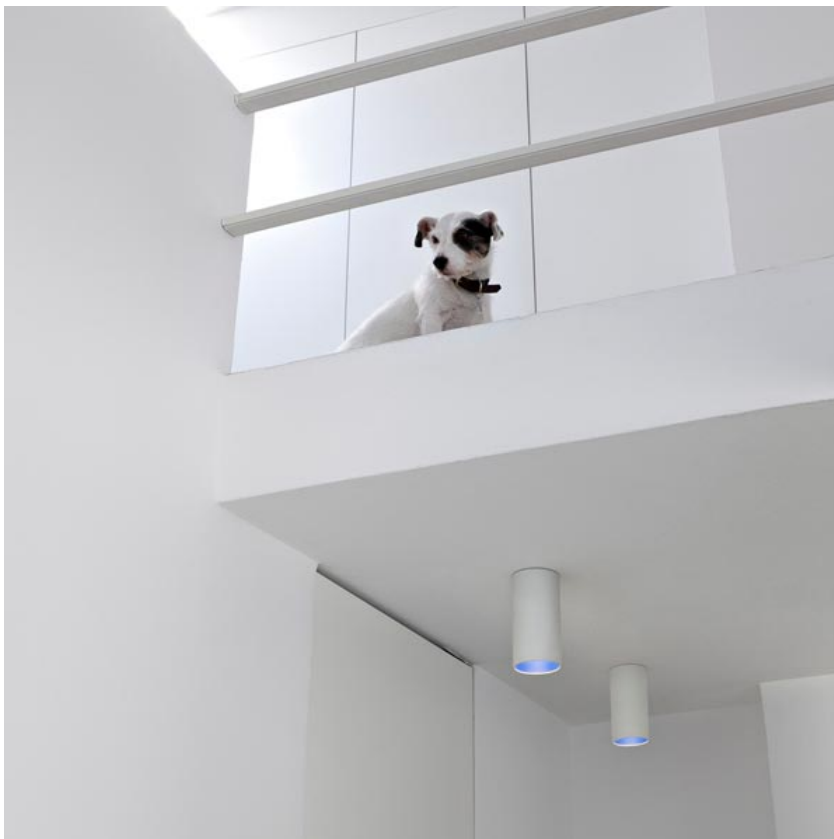

KAP 80 SURFACE SQUARE MAINS DIMMING

Number of heads	1
Mounting	Ceiling surface
Lamps description	LED Array 9,2W 810 lm 3000K CRI 90
Luminaire luminous flux	Extreme Cut-off. See reference number
Voltage (V)	220/240
Environment	Indoor

OPTICAL

Aiming	Fixed
Light distribution symmetry	Symmetric
Beam angle	25° Medium

Kap 80 Surface Square Mains Dimming designed by FLOS Architectural

Luminaire for mounting on the ceiling with LED light source. Adjustable power source incorporated into luminaire body.

ELECTRICAL

Transformer availability	Included
Transformer mounting	Integral
Transformer type	Electronic dimmable
Emergency	Without
Insulation class	Class I

	03.5914.B1 - 598lm	White / White
	03.5914.14 - 598lm	Black / White
	03.5915.B1 - 582lm	White / Matt Gold
	03.5915.14 - 582lm	Black / Matt Gold
	03.5916.B1 - 621lm	White / Copper
	03.5916.14 - 621lm	Black / Copper
	03.5917.B1 - 543lm	White / Black
	03.5917.14 - 543lm	Black / Black
	03.5914.18 - 598lm	Deep Brown / White
	03.5915.18 - 582lm	Deep Brown / Gold
	03.5916.18 - 621lm	Deep Brown / Copper
	03.5917.18 - 543lm	Deep Brown / Black

PHYSICAL

Height (mm)	95
Construction material	Extruded aluminum
Weight (kg)	0,45

CERTIFICATIONS