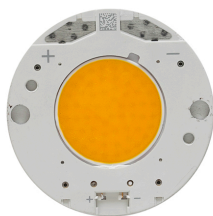

OPTICAL

Aiming	Fixed
Light distribution symmetry	Symmetric
Beam angle	25° Medium

Kap 80 Surface Square Mains Dimming designed by FLOS Architectural

Luminaire for mounting on the ceiling with LED light source. Adjustable power source incorporated into luminaire body.

ELECTRICAL

Transformer availability	Included
Transformer mounting	Integral
Transformer type	Electronic dimmable
Emergency	Without
Insulation class	Class I

	03.5910.B1 - 575lm	White / White
	03.5910.14 - 575lm	Black / White
	03.5911.B1 - 560lm	White / Matt Gold
	03.5911.14 - 560lm	Black / Matt Gold
	03.5912.B1 - 597lm	White / Copper
	03.5912.14 - 597lm	Black / Copper
	03.5913.B1 - 522lm	White / Black
	03.5913.14 - 522lm	Black / Black
	03.5910.18 - 575lm	Deep Brown / White
	03.5911.18 - 560lm	Deep Brown / Gold
	03.5912.18 - 597lm	Deep Brown / Copper
	03.5913.18 - 522lm	Deep Brown / Black

PHYSICAL

Height (mm)	95
Construction material	Extruded aluminum
Weight (kg)	0,45

83

CERTIFICATIONS

Kap 80 Surface Square Mains Dimming . Lamps

LED Array

Lamp category:

LED

Socket:

Special base

Lamp type:

LED Array

Kap 80 Surface Square Mains Dimming designed by FLOS Architectural

Luminaire for mounting on the ceiling with LED light source. Adjustable power source incorporated into luminaire body.