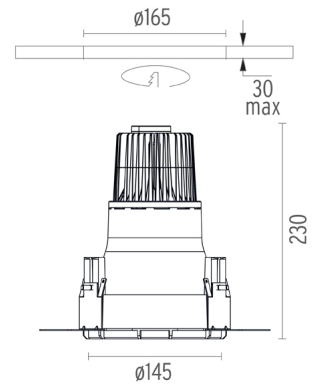

## KAP Ø145 DEEP

<b>Number of heads</b>	1
<b>Mounting</b>	Ceiling recessed
<b>Lamps description</b>	Phosphor LED 17W 1400 lm 3000K CRI 98
<b>Luminaire luminous flux</b>	Extreme Cut-off. See reference number
<b>Environment</b>	Indoor
<b>Notes</b>	Pre-installation frame. To be ordered separately.

### PHYSICAL

<b>Cutout diameter (mm)</b>	165
<b>Diameter (mm)</b>	145
<b>Recessed depth (mm)</b>	230
<b>Construction material</b>	Die-cast aluminum

**Kap Ø145 Deep**  
designed by FLOS Architectural

Recessed luminaire with LED light source. Remote electronic transformer 220/240V included.

**Kap Ø145 Deep**  
designed by FLOS Architectural

Recessed luminaire with LED light source. Remote electronic transformer 220/240V included.

03.4482.BIC - 694lm	White
03.4482.GLC - 678lm	Gold
03.4482.BUC - 406lm	Blue
03.4482.74C - 450lm	Black
03.4482.CUC - 662lm	Copper

## Kap Ø145 Deep . Lamps

**Phosphor LED**

**Lamp category:**

LED

**Lamp type:**

Phosphor LED