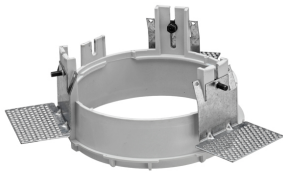

FLOS

Kap Ø145 Deep . Accessories

Mounting