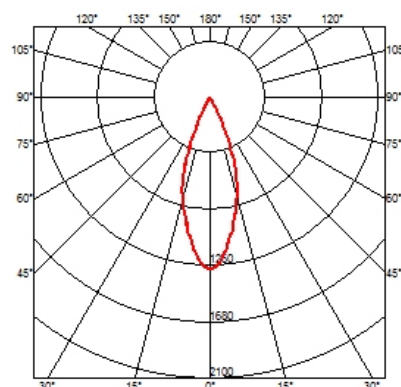

CERTIFICATIONS