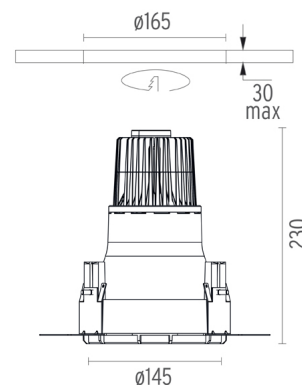

KAP Ø145 DEEP

Number of heads	1
Mounting	Ceiling recessed
Lamps description	Phosphor LED 17W 1400 lm 3000K CRI 98
Luminaire luminous flux	Extreme Cut-off. See reference number
Environment	Indoor
Notes	Pre-installation frame. To be ordered separately.

OPTICAL

Aiming	Fixed
Light distribution symmetry	Symmetric
Beam angle	37°

ELECTRICAL

Transformer availability	Included
Transformer mounting	Remote
Transformer type	Electronic
Emergency	Without
Insulation class	Class II

PHYSICAL

Cutout diameter (mm)	165
Diameter (mm)	145
Recessed depth (mm)	230
Construction material	Die-cast aluminum

Recessed luminaire with LED light source. Remote electronic transformer 220/240V included.

● 03.4482.B1C - 694lm	White
● 03.4482.GLC - 678lm	Gold
● 03.4482.BUC - 406lm	Blue
● 03.4482.74C - 450lm	Black
● 03.4482.CUC - 662lm	Copper

CERTIFICATIONS