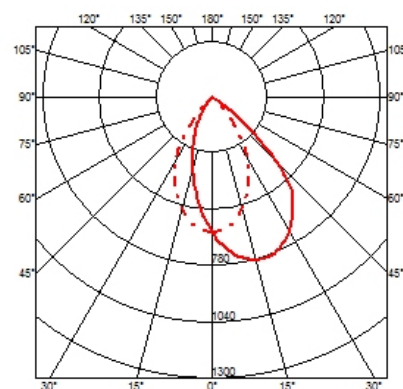

CERTIFICATIONS