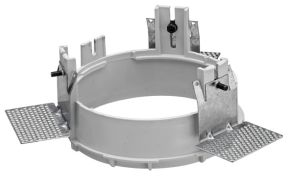

Kap Ø145 Wall-Washer . Accessories

Mounting

○ 08.8251.00

Installation Frame No Trim

○ 08.8491.30

● 08.8491.GL

● 08.8491.BU

● 08.8491.14

Installation Frame Trim

Installation frame Kap Ø145/
Kap Ø145 wall washer.
Copper finish trim frame not
available. Combine with
with the or any of the other
finishes according to the
desired final aesthetic effect.