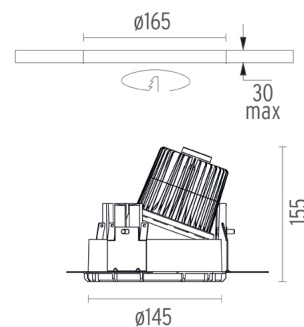

KAP Ø145 WALL-WASHER

Number of heads	1
Mounting	Ceiling recessed
Lamps description	Phosphor LED 17W 1400 lm 3000K CRI 98
Luminaire luminous flux	Extreme Cut-off. See reference number
Environment	Indoor
Notes	Pre-installation frame. To be ordered separately.

OPTICAL

Aiming	Fixed
Light distribution symmetry	Asymmetric
Beam angle	59°

ELECTRICAL

Transformer availability	Included
Transformer mounting	Remote
Transformer type	Electronic
Emergency	Without
Insulation class	Class II

PHYSICAL

Cutout diameter (mm)	165
Diameter (mm)	145
Recessed depth (mm)	155
Construction material	Die-cast aluminum
Weight (kg)	0,94

Recessed luminaire with LED light source. Remote electronic transformer 220/240V included.

● 03.4475.B1C - 872lm	White
● 03.4475.GLC - 871lm	Gold
● 03.4475.BUC - 736lm	Blue
● 03.4475.74C - 747lm	Black
● 03.4475.CUC - 879lm	Copper

CERTIFICATIONS