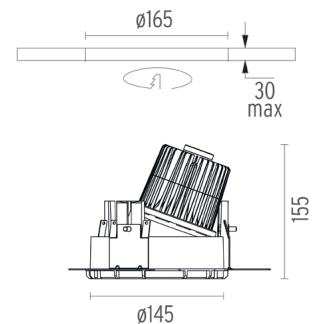

Kap Ø145 Wall-Washer . Lamps

Phosphor LED

Lamp category:
LED

Lamp type:
Phosphor LED