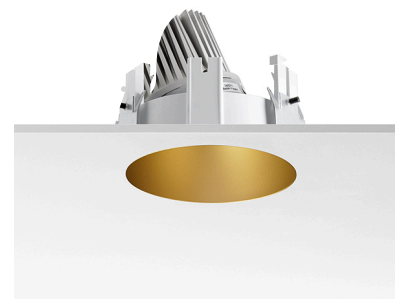

## KAP Ø145 WALL-WASHER

<b>Number of heads</b>	1
<b>Mounting</b>	Ceiling recessed
<b>Lamps description</b>	Phosphor LED 17W 1400 lm 3000K CRI 98
<b>Luminaire luminous flux</b>	Extreme Cut-off. See reference number
<b>Environment</b>	Indoor
<b>Notes</b>	Pre-installation frame. To be ordered separately.

### OPTICAL

<b>Aiming</b>	Fixed
<b>Light distribution symmetry</b>	Asymmetric
<b>Beam angle</b>	59°

### PHYSICAL

<b>Cutout diameter (mm)</b>	165
<b>Diameter (mm)</b>	145
<b>Recessed depth (mm)</b>	155
<b>Construction material</b>	Die-cast aluminum
<b>Weight (kg)</b>	0,94

**Kap Ø145 Wall-Washer**  
designed by FLOS Architectural

### Kap Ø145 Wall-Washer designed by FLOS Architectural

Recessed luminaire with LED light  
source. Remote electronic  
transformer 220/240V included.

○ 03.4475.BIC - 872lm	White
● 03.4475.GLC - 871lm	Gold
● 03.4475.BUC - 736lm	Blue
● 03.4475.74C - 747lm	Black
● 03.4475.CUC - 879lm	Copper