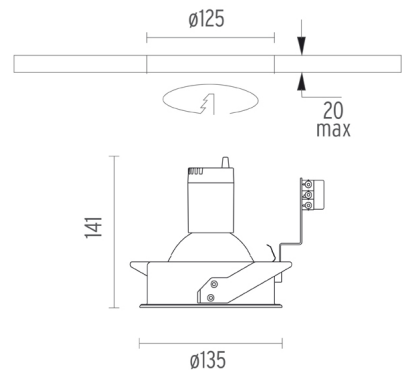

CERTIFICATIONS