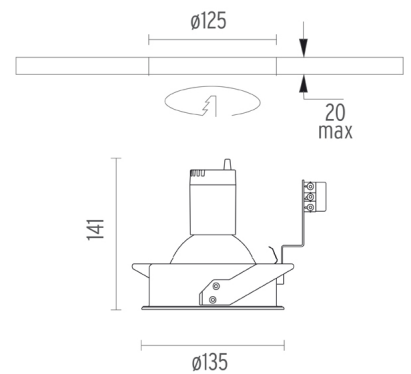

FLOS

COMPASS FIXED Ø135

| | |
|--------------------------|---------------------|
| Number of heads | 1 |
| Mounting | Ceiling recessed |
| Lamps description | CDM-TC G8.5 Max 70W |
| Bezel diameter | 135 |
| Voltage (V) | 220/240 |
| Environment | Indoor |

PHYSICAL

| | |
|------------------------------|-------------------|
| Cutout shape | Round |
| Cutout diameter (mm) | 125 |
| Diameter (mm) | 135 |
| Recessed depth (mm) | 141 |
| Construction material | Die-cast aluminum |
| Weight (kg) | 0,51 |

Compass Fixed Ø135
designed by FLOS Architectural

Metal halide lamp recessed downlight.
Remote control gear not included

| | |
|--------------|------------|
| ● 03.3512.30 | Matt white |
| ● 03.3512.02 | Grey |
| ● 03.3512.14 | Matt black |