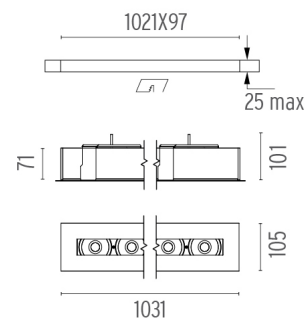

THE BLACK LINE TRIM 12 SPOTS

Number of heads	1
Mounting	Ceiling recessed
Lamps description	Power LED 39W 12 x 197 lm 2700K CRI 90
Luminaire luminous flux	Extreme Cut-off. See reference number
Environment	Indoor

OPTICAL

Aiming	Fixed
Light distribution symmetry	Symmetric
Beam angle	42° Flood

ELECTRICAL

Transformer availability	Separate item
Transformer mounting	Remote
Transformer type	Electronic
Emergency	Without
Insulation class	Class III

PHYSICAL

Length (mm)	1031
Recessed depth (mm)	101
Construction material	Extruded aluminum
Weight (kg)	3,81

Recessed integrated luminaire with 12 LED lighting spots. 1050 mA remote power supply not included.

- 03.0065.00A - 1879lm Primer
- 03.0065.40A - 1879lm White

CERTIFICATIONS