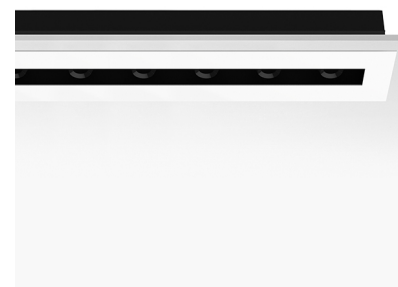

THE BLACK LINE TRIM 12 SPOTS

Number of heads	1
Mounting	Ceiling recessed
Lamps description	Power LED 39W 12 x 197 lm 2700K CRI 90
Luminaire luminous flux	Extreme Cut-off. See reference number
Environment	Indoor

OPTICAL

Aiming	Fixed
Light distribution symmetry	Symmetric
Beam angle	42° Flood

ELECTRICAL

Transformer availability	Separate item
Transformer mounting	Remote
Transformer type	Electronic
Emergency	Without
Insulation class	Class III

PHYSICAL

Length (mm)	1031
Recessed depth (mm)	101
Construction material	Extruded aluminum
Weight (kg)	3,81

The Black Line Trim 12 Spots
designed by FLOS Architectural

Recessed integrated luminaire with 12 LED lighting spots. 1050 mA remote power supply not included.

Maximum length of 1.5 mm² secondary conductor (m): 10

Maximum length of 2.5 mm² secondary conductor (m): 15

The Black Line Trim 12 Spots designed by FLOS Architectural

Recessed integrated luminaire with 12 LED lighting spots. 1050 mA remote power supply not included.