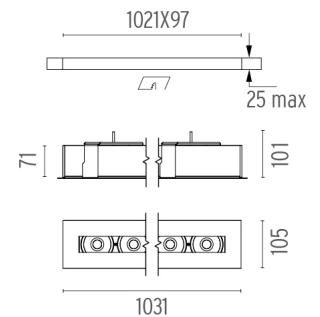

The Black Line Trim 12 Spots . Accessories

Power Supply

60.8530

Constant Current Power Supply for LED. 25-50W

Continuous current power supply of 25-50W, 220/240V - 50/60Hz with power current selected through adjustable 350/500/550/650/700/750/850/900/1050mA Dali switch, 1-10V switch or push dimming.

Maximum length of 1.5 mm² secondary conductor (m): 10

Maximum length of 2.5 mm² secondary conductor (m): 15

The Black Line Trim 12 Spots designed by FLOS Architectural

Recessed integrated luminaire with 12 LED lighting spots. 1050 mA remote power supply not included.

- 03.0065.00A - 1879lm Primer
- 03.0065.40A - 1879lm White

The Black Line Trim 12 Spots . Lamps

Power LED

Lamp category:

LED

Socket:

Special base

Lamp type:

Power LED

CERTIFICATIONS