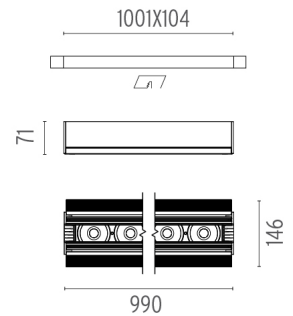

The Black Line No Trim I2 Spots . Accessories

Power Supply

60.8530

Constant Current Power Supply for LED. 25-50W

Continuous current power supply of 25-50W, 220/240V - 50/60Hz with power current selected through adjustable 350/500/550/650/700/750/850/900/1050mA Dali switch, 1-10V switch or push dimming.

Maximum length of 1.5 mm² secondary conductor (m): 10

Maximum length of 2.5 mm² secondary conductor (m): 15

60.8988

Constant Current Power Supply for LED. 45W

Non dimmable continuous current power supply of 45W, 220/240V - 50/60Hz with power current selected through adjustable 800/900/1050 mA switch.

Maximum length of 1.5 mm² secondary conductor (m): 20

Maximum length of 2.5 mm² secondary conductor (m): 30

The Black Line No Trim I2 Spots designed by FLOS Architectural

Recessed integrated luminaire with 12 LED lighting spots. 1050 mA remote power supply not included.

03.0064.I4.ANT - 2139lm Black

The Black Line No Trim I2 Spots . Lamps

Power LED

Lamp category:

LED

Socket:

Special base

Lamp type:

Power LED

CERTIFICATIONS