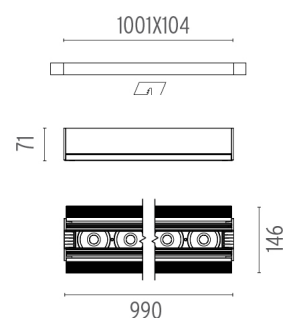

THE BLACK LINE NO TRIM 12 SPOTS

Number of heads	1
Mounting	Ceiling recessed
Lamps description	Power LED 39W 12 x 200 lm 3000K CRI 90
Luminaire luminous flux	Extreme Cut-off. See reference number
Environment	Indoor
Notes	No Trim version can be connected in a continuous line.

OPTICAL

Aiming	Fixed
Light distribution symmetry	Symmetric
Beam angle	42° Flood

ELECTRICAL

Transformer availability	Separate item
Transformer mounting	Remote
Transformer type	Electronic
Emergency	Without
Insulation class	Class III

PHYSICAL

Length (mm)	990
Recessed depth (mm)	71
Construction material	Extruded aluminum
Weight (kg)	3,41

Recessed integrated luminaire with 12 LED lighting spots. 1050 mA remote power supply not included.

● 03.0064.14.ANT - 2139lm Black

CERTIFICATIONS