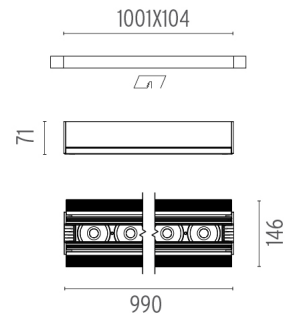

The Black Line No Trim I2 Spots . Accessories

Power Supply

60.8530

Constant Current Power Supply for LED. 25-50W

Continuous current power supply of 25-50W, 220/240V - 50/60Hz with power current selected through adjustable 350/500/550/650/700/750/850/900/1050mA Dali switch, 1-10V switch or push dimming.

Maximum length of 1.5 mm² secondary conductor (m): 10

Maximum length of 2.5 mm² secondary conductor (m): 15

60.8988

Constant Current Power Supply for LED. 45W

Non dimmable continuous current power supply of 45W, 220/240V - 50/60Hz with power current selected through adjustable 800/900/1050 mA switch.

Maximum length of 1.5 mm² secondary conductor (m): 20

Maximum length of 2.5 mm² secondary conductor (m): 30

The Black Line No Trim I2 Spots designed by FLOS Architectural

Recessed integrated luminaire with 12 LED lighting spots. 1050 mA remote power supply not included.

03.0063.I4.ANT - 2046lm Black

The Black Line No Trim I2 Spots . Lamps

Power LED

Lamp category:

LED

Socket:

Special base

Lamp type:

Power LED

CERTIFICATIONS