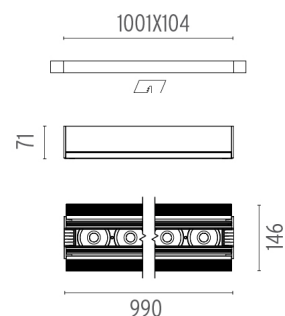

THE BLACK LINE NO TRIM 12 SPOTS

Number of heads	1
Mounting	Ceiling recessed
Lamps description	Power LED 39W 12 x 197 lm 2700K CRI 90
Luminaire luminous flux	Extreme Cut-off. See reference number
Environment	Indoor
Notes	No Trim version can be connected in a continuous line.

OPTICAL

Aiming	Fixed
Light distribution symmetry	Symmetric
Beam angle	11° Spot

ELECTRICAL

Transformer availability	Separate item
Transformer mounting	Remote
Transformer type	Electronic
Emergency	Without
Insulation class	Class III

PHYSICAL

Length (mm)	990
Recessed depth (mm)	71
Construction material	Extruded aluminum
Weight (kg)	3,41

Recessed integrated luminaire with 12 LED lighting spots. 1050 mA remote power supply not included.

● 03.0063.14.ANT - 2046lm Black

CERTIFICATIONS