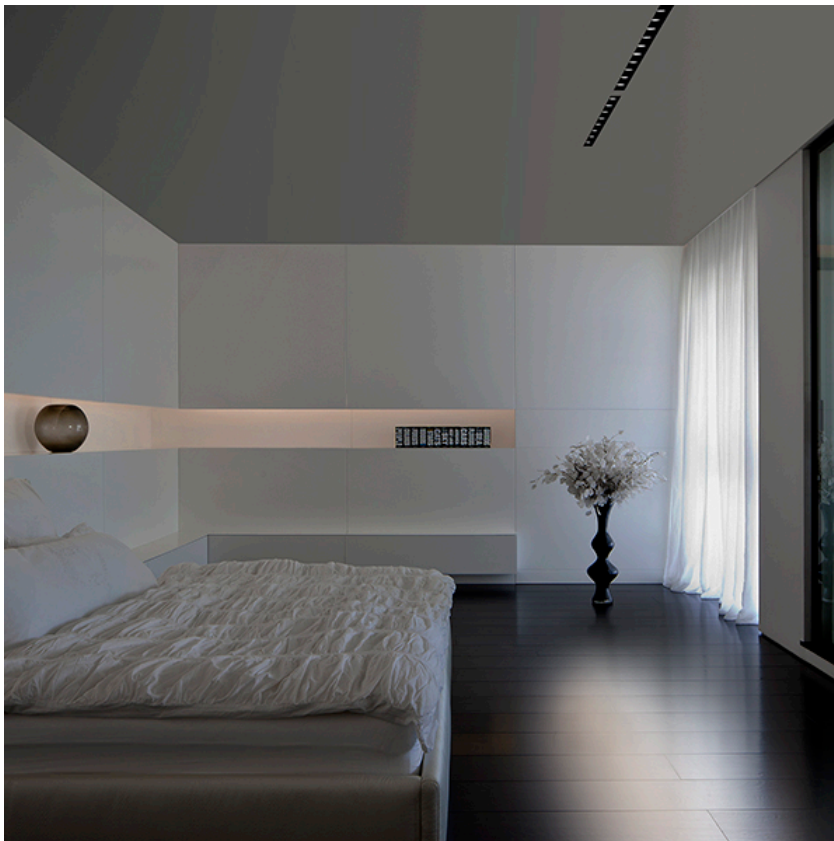

THE BLACK LINE NO TRIM 8 SPOTS

Number of heads	1
Mounting	Ceiling recessed
Lamps description	Power LED 26W 8 x 197 lm 2700K CRI 90
Luminaire luminous flux	Extreme Cut-off. See reference number
Environment	Indoor
Notes	No Trim version can be connected in a continuous line.

OPTICAL

Aiming	Fixed
Light distribution symmetry	Symmetric
Beam angle	42° Flood

ELECTRICAL

Transformer availability	Separate item
Transformer mounting	Remote
Transformer type	Electronic
Emergency	Without
Insulation class	Class III

PHYSICAL

Length (mm)	670
Recessed depth (mm)	71
Construction material	Extruded aluminum
Weight (kg)	2,34

Recessed integrated luminaire with 8 LED lighting spots. 1050 mA remote power supply not included.

● 03.0061.14.ANT - 1252lm Black

CERTIFICATIONS