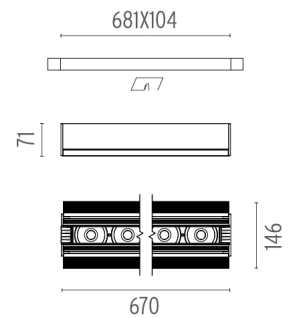

THE BLACK LINE NO TRIM 8 SPOTS

Number of heads	1
Mounting	Ceiling recessed
Lamps description	Power LED 26W 8 x 197 lm 2700K CRI 90
Luminaire luminous flux	Extreme Cut-off. See reference number
Environment	Indoor
Notes	No Trim version can be connected in a continuous line.

OPTICAL

Aiming	Fixed
Light distribution symmetry	Symmetric
Beam angle	42° Flood

ELECTRICAL

Transformer availability	Separate item
Transformer mounting	Remote
Transformer type	Electronic
Emergency	Without
Insulation class	Class III

PHYSICAL

Length (mm)	670
Recessed depth (mm)	71
Construction material	Extruded aluminum
Weight (kg)	2,34

Recessed integrated luminaire with 8 LED lighting spots. 1050 mA remote power supply not included.

● 03.0061.14.ANT - 1252lm Black

CERTIFICATIONS