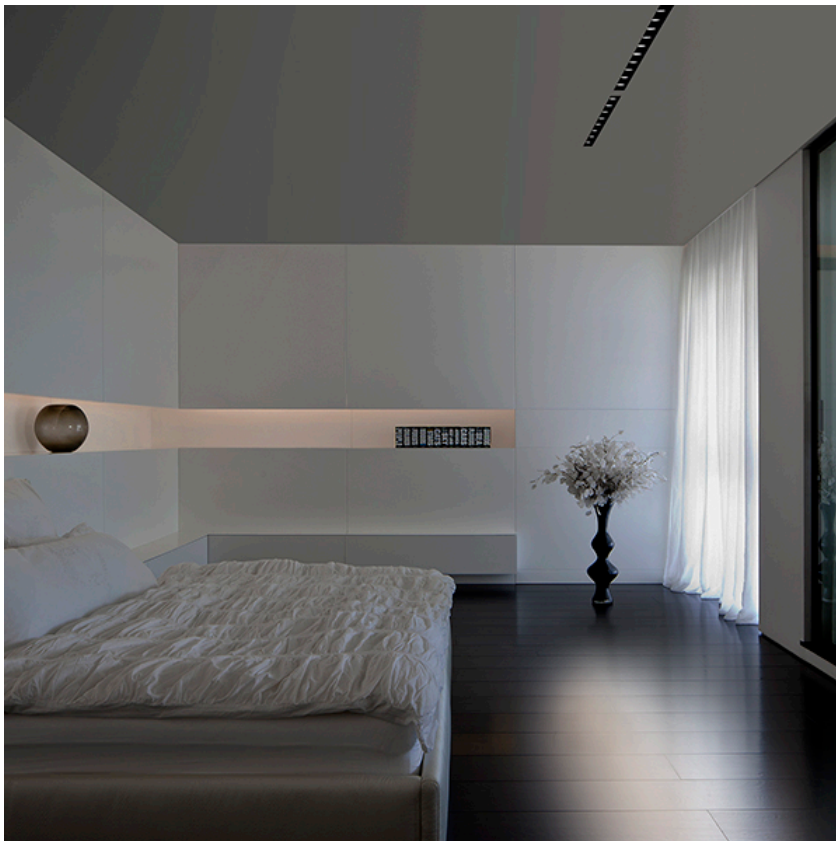

THE BLACK LINE NO TRIM 8 SPOTS

Number of heads	1
Mounting	Ceiling recessed
Lamps description	Power LED 26W 8 x 200 lm 3000K CRI 90
Luminaire luminous flux	Extreme Cut-off. See reference number
Environment	Indoor
Notes	No Trim version can be connected in a continuous line.

OPTICAL

Aiming	Fixed
Light distribution symmetry	Symmetric
Beam angle	42° Flood

ELECTRICAL

Transformer availability	Separate item
Transformer mounting	Remote
Transformer type	Electronic
Emergency	Without
Insulation class	Class III

PHYSICAL

Length (mm)	670
Recessed depth (mm)	71
Construction material	Extruded aluminum
Weight (kg)	2,34

The Black Line No Trim 8 Spots
designed by FLOS Architectural

Recessed integrated luminaire with 8 LED lighting spots. 1050 mA remote power supply not included.