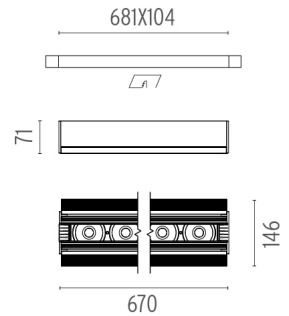

The Black Line No Trim 8 Spots . Accessories

Power Supply

60.8530

Constant Current Power Supply for LED. 25-50W

Continuous current power supply of 25-50W, 220/240V - 50/60Hz with power current selected through adjustable 350/500/550/650/700/750/850/900/1050mA Dali switch, 1-10V switch or push dimming.

Maximum length of 1.5 mm2 secondary conductor (m): 10

Maximum length of 2.5 mm2 secondary conductor (m): 15

60.8548

Constant Current Power Supply for LED. 24/33W

Continuous current power supply of 24/33W, 220/240V - 50/60Hz with power current selected through adjustable 500/1050 mA.

Maximum length of 1.5 mm2 secondary conductor (m): 20

Maximum length of 2.5 mm2 secondary conductor (m): 30

60.9276

Continuous current power supply of 20-40W

Continuous current power supply of 20-40W, 110/240V - 50/60Hz with power current selected through adjustable 350/400/500/550/600/650/700/750/-800/850/900/950 mA Dali switch, 1-10V switch or push dimming.

Maximum length of 1.5 mm2 secondary conductor (m): 10

Maximum length of 2.5 mm2 secondary conductor (m): 15

The Black Line No Trim 8 Spots designed by FLOS Architectural

Recessed integrated luminaire with 8 LED lighting spots. 1050 mA remote power supply not included.

03.0060.14.ANT - 1426lm Black

The Black Line No Trim 8 Spots . Lamps

Power LED

Lamp category:

LED

Socket:

Special base

Lamp type:

Power LED

CERTIFICATIONS