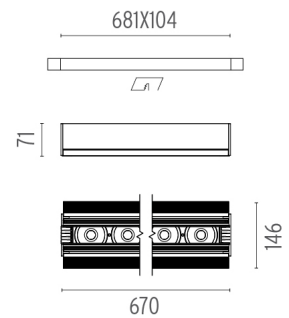

THE BLACK LINE NO TRIM 8 SPOTS

Number of heads	1
Mounting	Ceiling recessed
Lamps description	Power LED 26W 8 x 200 lm 3000K CRI 90
Luminaire luminous flux	Extreme Cut-off. See reference number
Environment	Indoor
Notes	No Trim version can be connected in a continuous line.

OPTICAL

Aiming	Fixed
Light distribution symmetry	Symmetric
Beam angle	42° Flood

ELECTRICAL

Transformer availability	Separate item
Transformer mounting	Remote
Transformer type	Electronic
Emergency	Without
Insulation class	Class III

PHYSICAL

Length (mm)	670
Recessed depth (mm)	71
Construction material	Extruded aluminum
Weight (kg)	2,34

Recessed integrated luminaire with 8 LED lighting spots. 1050 mA remote power supply not included.

● 03.0060.14.ANT - 1426lm Black

CERTIFICATIONS