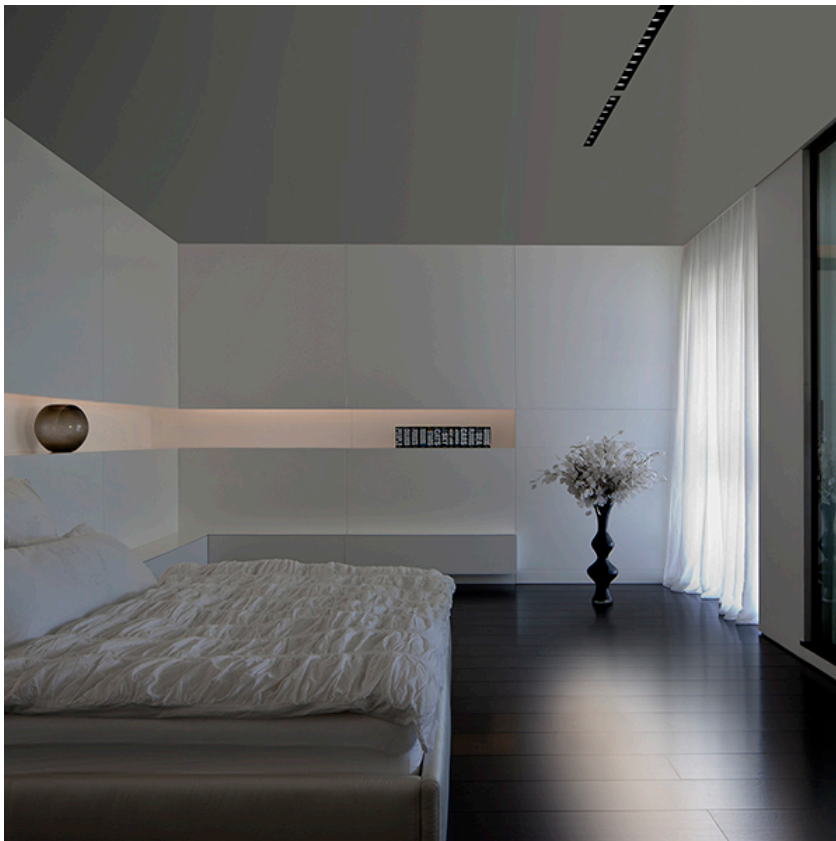

THE BLACK LINE NO TRIM 8 SPOTS

Number of heads	1
Mounting	Ceiling recessed
Lamps description	Power LED 26W 8 x 197 lm 2700K CRI 90
Luminaire luminous flux	Extreme Cut-off. See reference number
Environment	Indoor
Notes	No Trim version can be connected in a continuous line.

OPTICAL

Aiming	Fixed
Light distribution symmetry	Symmetric
Beam angle	11° Spot

ELECTRICAL

Transformer availability	Separate item
Transformer mounting	Remote
Transformer type	Electronic
Emergency	Without
Insulation class	Class III

PHYSICAL

Length (mm)	670
Recessed depth (mm)	71
Construction material	Extruded aluminum
Weight (kg)	2,34

The Black Line No Trim 8 Spots
designed by FLOS Architectural

Recessed integrated luminaire with 8 LED lighting spots. 1050 mA remote power supply not included.