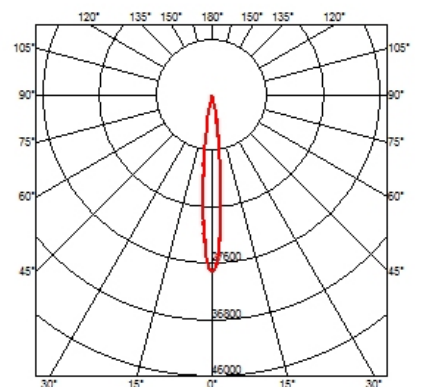

CERTIFICATIONS