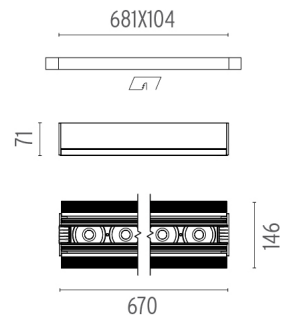

The Black Line No Trim 8 Spots . Accessories

Power Supply

60.8530

Constant Current Power Supply for LED. 25-50W

Continuous current power supply of 25-50W, 220/240V - 50/60Hz with power current selected through adjustable 350/500/550/650/700/750/850/900/1050mA Dali switch, 1-10V switch or push dimming.

Maximum length of 1.5 mm2 secondary conductor (m): 10

Maximum length of 2.5 mm2 secondary conductor (m): 15

60.8548

Constant Current Power Supply for LED. 24/33W

Continuous current power supply of 24/33W, 220/240V - 50/60Hz with power current selected through adjustable 500/1050 mA.

Maximum length of 1.5 mm2 secondary conductor (m): 20

Maximum length of 2.5 mm2 secondary conductor (m): 30

60.9276

Continuous current power supply of 20-40W

Continuous current power supply of 20-40W, 110/240V - 50/60Hz with power current selected through adjustable 350/400/500/550/600/650/700/750/-800/850/900/950 mA Dali switch, 1-10V switch or push dimming.

Maximum length of 1.5 mm2 secondary conductor (m): 10

Maximum length of 2.5 mm2 secondary conductor (m): 15

Recessed integrated luminaire with 8 LED lighting spots. 1050 mA remote power supply not included.

03.0058.14.ANT - 1553lm Black

The Black Line No Trim 8 Spots . Lamps

Power LED

Lamp category:

LED

Socket:

Special base

Lamp type:

Power LED

CERTIFICATIONS