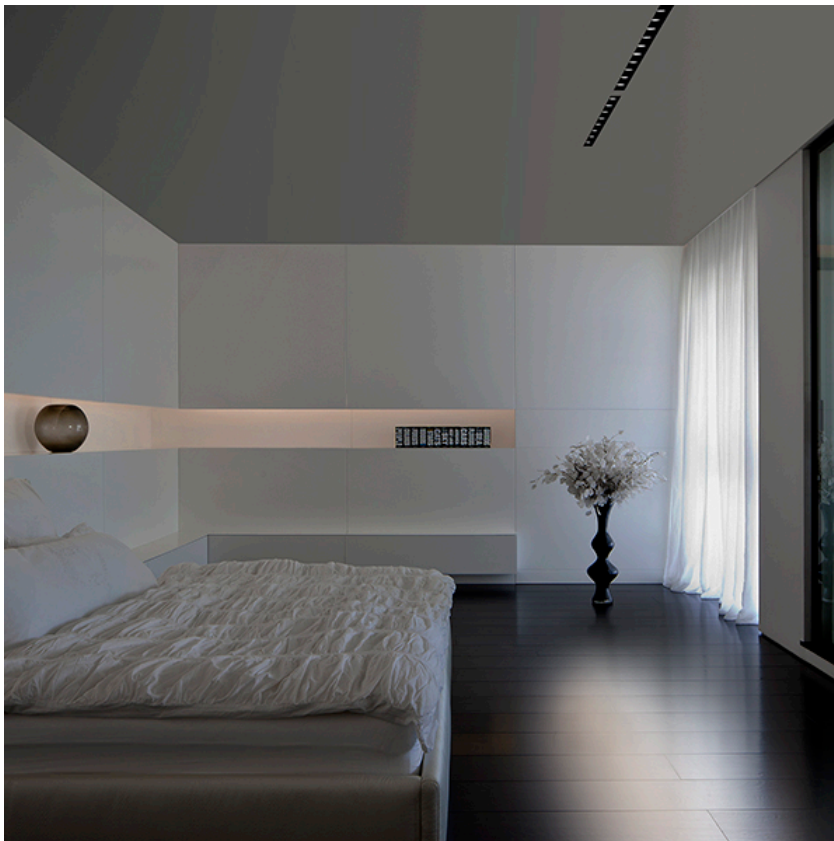

THE BLACK LINE NO TRIM 8 SPOTS

Number of heads	1
Mounting	Ceiling recessed
Lamps description	Power LED 26W 8 x 200 lm 3000K CRI 90
Luminaire luminous flux	Extreme Cut-off. See reference number
Environment	Indoor
Notes	No Trim version can be connected in a continuous line.

OPTICAL

Aiming	Fixed
Light distribution symmetry	Symmetric
Beam angle	11° Spot

ELECTRICAL

Transformer availability	Separate item
Transformer mounting	Remote
Transformer type	Electronic
Emergency	Without
Insulation class	Class III

PHYSICAL

Length (mm)	670
Recessed depth (mm)	71
Construction material	Extruded aluminum
Weight (kg)	2,34

Recessed integrated luminaire with 8 LED lighting spots. 1050 mA remote power supply not included.

● 03.0058.14.ANT - 1553lm Black

CERTIFICATIONS