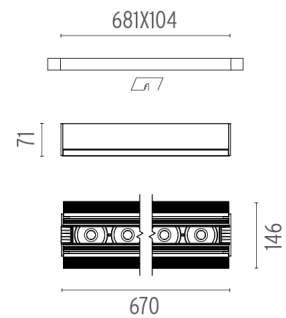

THE BLACK LINE NO TRIM 8 SPOTS

Number of heads	1
Mounting	Ceiling recessed
Lamps description	Power LED 26W 8 x 200 lm 3000K CRI 90
Luminaire luminous flux	Extreme Cut-off. See reference number
Environment	Indoor
Notes	No Trim version can be connected in a continuous line.

OPTICAL

Aiming	Fixed
Light distribution symmetry	Symmetric
Beam angle	11° Spot

ELECTRICAL

Transformer availability	Separate item
Transformer mounting	Remote
Transformer type	Electronic
Emergency	Without
Insulation class	Class III

PHYSICAL

Length (mm)	670
Recessed depth (mm)	71
Construction material	Extruded aluminum
Weight (kg)	2,34

Recessed integrated luminaire with 8 LED lighting spots. 1050 mA remote power supply not included.

● 03.0058.14.ANT - 1553lm Black

CERTIFICATIONS