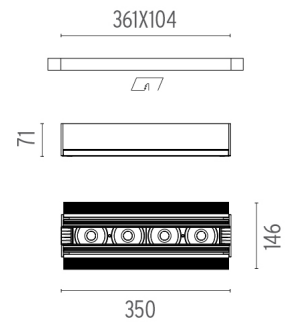

The Black Line No Trim 4 Spots . Accessories

Power Supply

60.8530

Constant Current Power Supply for LED. 25-50W

Continuous current power supply of 25-50W, 220/240V - 50/60Hz with power current selected through adjustable 350/500/550/650/700/750/850/900/1050mA Dali switch, 1-10V switch or push dimming.

Maximum length of 1.5 mm2 secondary conductor (m): 10

Maximum length of 2.5 mm2 secondary conductor (m): 15

60.8548

Constant Current Power Supply for LED. 24/33W

Continuous current power supply of 24/33W, 220/240V - 50/60Hz with power current selected through adjustable 500/1050 mA.

Maximum length of 1.5 mm2 secondary conductor (m): 20

Maximum length of 2.5 mm2 secondary conductor (m): 30

60.9276

Continuous current power supply of 20-40W

Continuous current power supply of 20-40W, 110/240V - 50/60Hz with power current selected through adjustable 350/400/500/550/600/650/700/750/-800/850/900/950 mA Dali switch, 1-10V switch or push dimming.

Maximum length of 1.5 mm2 secondary conductor (m): 10

Maximum length of 2.5 mm2 secondary conductor (m): 15

Recessed integrated luminaire with 4 LED lighting spots. 1050 mA remote power supply not included.

03.0057.14.ANT - 626lm Black

The Black Line No Trim 4 Spots . Lamps

Power LED

Lamp category:

LED

Socket:

Special base

Lamp type:

Power LED

CERTIFICATIONS