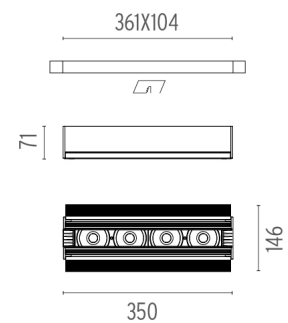

THE BLACK LINE NO TRIM 4 SPOTS

Number of heads	1
Mounting	Ceiling recessed
Lamps description	Power LED 13W 4 x 197 lm 2700K CRI 90
Luminaire luminous flux	Extreme Cut-off. See reference number
Environment	Indoor
Notes	No Trim version can be connected in a continuous line.

OPTICAL

Aiming	Fixed
Light distribution symmetry	Symmetric
Beam angle	42° Flood

ELECTRICAL

Transformer availability	Separate item
Transformer mounting	Remote
Transformer type	Electronic
Emergency	Without
Insulation class	Class III

PHYSICAL

Length (mm)	350
Recessed depth (mm)	71
Construction material	Extruded aluminum
Weight (kg)	1,27

Recessed integrated luminaire with 4 LED lighting spots. 1050 mA remote power supply not included.

● 03.0057.14.ANT - 626lm Black

CERTIFICATIONS