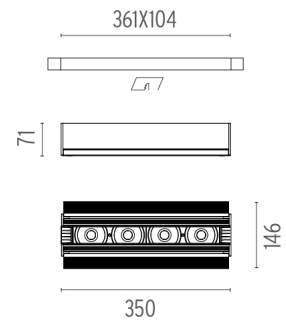

THE BLACK LINE NO TRIM 4 SPOTS

Number of heads	1
Mounting	Ceiling recessed
Lamps description	Power LED 13W 4 x 200 lm 3000K CRI 90
Luminaire luminous flux	Extreme Cut-off. See reference number
Environment	Indoor
Notes	No Trim version can be connected in a continuous line.

OPTICAL

Aiming	Fixed
Light distribution symmetry	Symmetric
Beam angle	42° Flood

ELECTRICAL

Transformer availability	Separate item
Transformer mounting	Remote
Transformer type	Electronic
Emergency	Without
Insulation class	Class III

PHYSICAL

Length (mm)	350
Recessed depth (mm)	71
Construction material	Extruded aluminum
Weight (kg)	1,27

Recessed integrated luminaire with 4 LED lighting spots. 1050 mA remote power supply not included.

● 03.0056.14.ANT - 713lm Black

CERTIFICATIONS