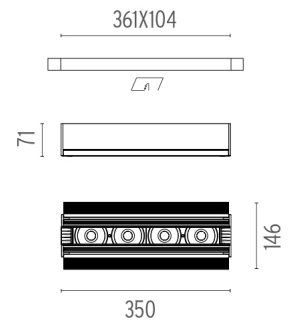

The Black Line No Trim 4 Spots . Accessories

Power Supply

60.8530

Constant Current Power Supply for LED. 25-50W

Continuous current power supply of 25-50W, 220/240V - 50/60Hz with power current selected through adjustable 350/500/550/650/700/750/850/900/1050mA Dali switch, 1-10V switch or push dimming.

Maximum length of 1.5 mm2 secondary conductor (m): 10

Maximum length of 2.5 mm2 secondary conductor (m): 15

60.8548

Constant Current Power Supply for LED. 24/33W

Continuous current power supply of 24/33W, 220/240V - 50/60Hz with power current selected through adjustable 500/1050 mA.

Maximum length of 1.5 mm2 secondary conductor (m): 20

Maximum length of 2.5 mm2 secondary conductor (m): 30

60.9276

Continuous current power supply of 20-40W

Continuous current power supply of 20-40W, 110/240V - 50/60Hz with power current selected through adjustable 350/400/500/550/600/650/700/750/-800/850/900/950 mA Dali switch, 1-10V switch or push dimming.

Maximum length of 1.5 mm2 secondary conductor (m): 10

Maximum length of 2.5 mm2 secondary conductor (m): 15

Recessed integrated luminaire with 4 LED lighting spots. 1050 mA remote power supply not included.

03.0055.14.ANT - 682lm Black

The Black Line No Trim 4 Spots . Lamps

Power LED

Lamp category:

LED

Socket:

Special base

Lamp type:

Power LED

CERTIFICATIONS