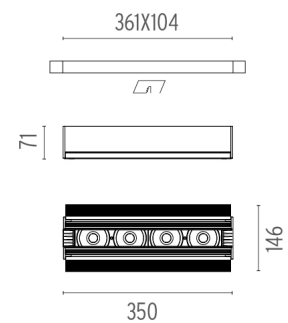

THE BLACK LINE NO TRIM 4 SPOTS

Number of heads	1
Mounting	Ceiling recessed
Lamps description	Power LED 13W 4 x 200 lm 3000K CRI 90
Luminaire luminous flux	Extreme Cut-off. See reference number
Environment	Indoor
Notes	No Trim version can be connected in a continuous line.

OPTICAL

Aiming	Fixed
Light distribution symmetry	Symmetric
Beam angle	11° Spot

ELECTRICAL

Transformer availability	Separate item
Transformer mounting	Remote
Transformer type	Electronic
Emergency	Without
Insulation class	Class III

PHYSICAL

Length (mm)	350
Recessed depth (mm)	71
Construction material	Extruded aluminum
Weight (kg)	1,27

Recessed integrated luminaire with 4 LED lighting spots. 1050 mA remote power supply not included.

● 03.0054.14.ANT - 776lm Black

CERTIFICATIONS