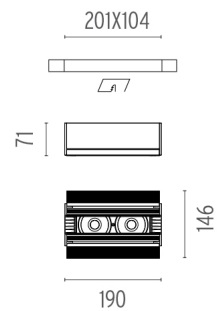

THE BLACK LINE NO TRIM 2 SPOTS

Number of heads	1
Mounting	Ceiling recessed
Lamps description	Power LED 6,5W 2 x 197 lm 2700K CRI 90
Luminaire luminous flux	Extreme Cut-off. See reference number
Environment	Indoor
Notes	No Trim version can be connected in a continuous line.

OPTICAL

Aiming	Fixed
Light distribution symmetry	Symmetric
Beam angle	11° Spot

ELECTRICAL

Transformer availability	Separate item
Transformer mounting	Remote
Transformer type	Electronic
Emergency	Without
Insulation class	Class III

PHYSICAL

Length (mm)	190
Recessed depth (mm)	71
Construction material	Extruded aluminum
Weight (kg)	0,74

Recessed integrated luminaire with 2 LED lighting spots. 1050 mA remote power supply not included.

● 03.0051.14.ANT - 341lm Black

CERTIFICATIONS