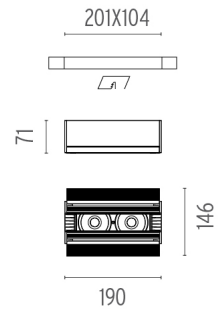

The Black Line No Trim 2 Spots . Accessories

Power Supply

60.8530

Constant Current Power Supply for LED. 25-50W

Continuous current power supply of 25-50W, 220/240V - 50/60Hz with power current selected through adjustable 350/500/550/650/700/750/850/900/1050mA Dali switch, 1-10V switch or push dimming.

Maximum length of 1.5 mm² secondary conductor (m): 10

Maximum length of 2.5 mm² secondary conductor (m): 15

60.8670

Constant Current Power Supply for LED. 22W / 1050 mA

Non dimmable continuous current power supply 220/240V - 50/60Hz. (110V = 12V)

Maximum length of 1.5 mm² secondary conductor (m): 20

Maximum length of 2.5 mm² secondary conductor (m): 30

The Black Line No Trim 2 Spots designed by FLOS Architectural

Recessed integrated luminaire with 2 LED lighting spots. 1050 mA remote power supply not included.

03.0051.14.ANT - 341lm Black

The Black Line No Trim 2 Spots . Lamps

Power LED

Lamp category:

LED

Socket:

Special base

Lamp type:

Power LED

CERTIFICATIONS