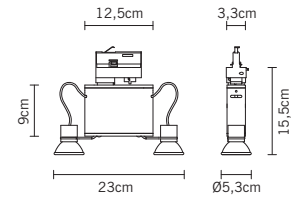

Orbis

D70 J05 15

Prospero Rasulo

Polished aluminium shiny structure.

tipology

suggested bulb and options (n.i.)

A10704C10	A10706C01
GU5,3	GU5,3
2x50W	2x10W
HRGS	
38°	
η 100,00%	

volume - weight

0,005 m³ - 1,20 Kg

technical information

accessories included

ELECTRONIC TRANSFORMER

notes

accessories not included

See next page