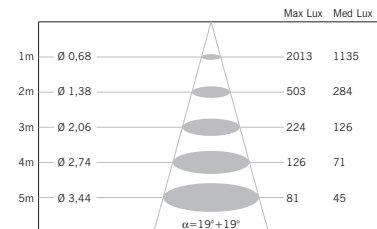

Orbis

D70 J05 15

Prospero Rasulo

Polished aluminium shiny structure.

tipology

suggested bulb and options (n.i.)

A10704C10	A10706C01
GU5,3	GU5,3
2x50W	2x10W
HRGS	
38°	
η 100,00%	

volume - weight

0,005 m³ - 1,20 Kg

technical information

accessories included

ELECTRONIC TRANSFORMER

notes

accessories not included

See next page