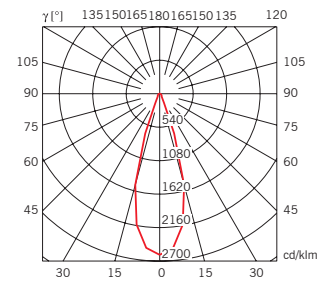

Orbis

D70 J05 15

Prospero Rasulo

Polished aluminium shiny structure.

tipology

suggested bulb and options (n.i.)

A10704C10	A10706C01
GU5,3	GU5,3
2x50W	2x10W
HRGS	
38°	
η 100,00%	

volume - weight

0,005 m³ - 1,20 Kg

technical information

accessories included

ELECTRONIC TRANSFORMER

notes

accessories not included

See next page