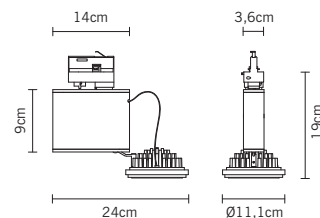

Orbis

D70 J03 15

Prospero Rasulo

Polished aluminium shiny structure.

tipology

bulb included

LED 500mA
9x2W-25°
WHITE 3000K
1000 lm
Cri 80

LED

volume - weight

0,012 m³ - 1,30 Kg

technical information

IP20

360°
ADJUSTABLE
SYSTEM

accessories included

ELECTRONIC
BALLAST

LED

notes

accessories not included

See next page