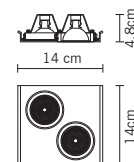

Zen D67 L27

Pamio Design

tipology

suggested bulb and options (n.i.)

A10704C10	A10705C01
GU5,3	GU5,3
2x50W	1x4W
HRGS	
38°	
η 100,00%	

volume - weight

0,008 m³ - 0,30 Kg

technical information

IP20

360°
ADJUSTABLE
SYSTEM

accessories included

ELECTRONIC
TRANSFORMER

notes

accessories not included

See next page