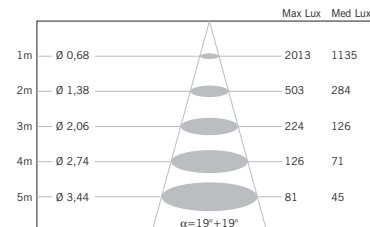

Zen D67 L27

Pamio Design

tipology

suggested bulb and options (n.i.)

A10704C10	A10705C01
GU5,3	GU5,3
2x50W	1x4W
HRGS	
38°	
η 100,00%	

volume - weight

0,008 m³ - 0,30 Kg

technical information

IP20

360°
ADJUSTABLE
SYSTEM

accessories included

ELECTRONIC
TRANSFORMER

notes

accessories not included

See next page