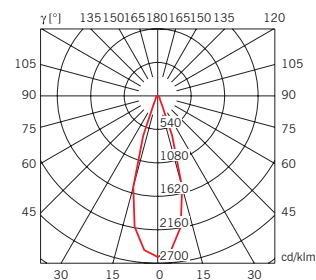

Zen D67 L27

Pamio Design

tipology

suggested bulb and options (n.i.)

A10704C10	A10705C01
GU5,3	GU5,3
2x50W	1x4W
HRGS	
38°	
η 100,00%	

volume - weight

0,008 m³ - 0,30 Kg

technical information

IP20

360°
ADJUSTABLE
SYSTEM

accessories included

ELECTRONIC
TRANSFORMER

notes

accessories not included

See next page