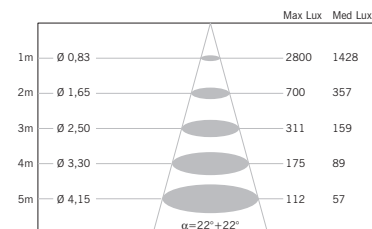

Zen D67 L25

Pamio Design

tipology

suggested bulb and options (n.i.)

A10602C06

G53

1x100W

HMGS

45°

η 100,00%

volume - weight

0,008 m³ - 0,30 Kg

technical information

accessories included

notes

accessories not included

See next page