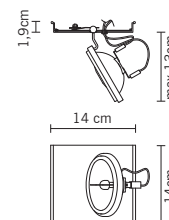

Zen D67 L25

Pamio Design

tipology

suggested bulb and options (n.i.)

A10602C06

G53

1x100W

HMGS

45°

η 100,00%

volume - weight

0,008 m³ - 0,30 Kg

technical information

accessories included

notes

accessories not included

See next page