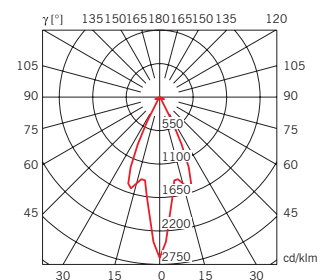

Zen D67 L25

Pamio Design

tipology

suggested bulb and options (n.i.)

A10602C06

G53

1x100W

HMGS

45°

η 100,00%

volume - weight

0,008 m³ - 0,30 Kg

technical information

accessories included

notes

accessories not included

See next page