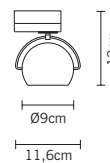

Beluga White

D57 J15 01

Marc Sadler

Polished chromium-plated structure. Adjustable polished white blown glass diffuser.

tipology

suggested bulb and options (n.i.)

A11003C20

G9

1x48W

HSGS

volume - weight

0,004 m³ - 0,85 Kg

technical information

accessories included

notes

accessories not included

See next page