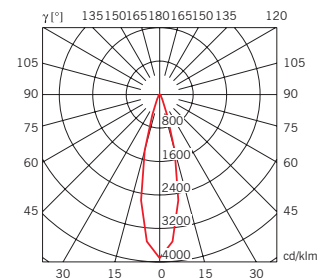

Beluga Colour

D57 J07 03

Marc Sadler

Adjustable varnished 24% lead crystal red painted diffuser.
Polished chromium-plated metal structure.

tipology

suggested bulb and options (n.i.)

A11103C20
GU10
1x75W
HAGS
25°
 η 98,00%

A11105C01
GU10
1x5.5W

volume - weight

0,004 m³ - 1,00 Kg

technical information

IP20

24%
PbO

accessories included

notes

accessories not included

See next page