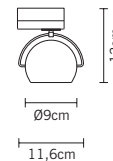

Beluga Colour

D57 J07 03

Marc Sadler

Adjustable varnished 24% lead crystal red painted diffuser.
Polished chromium-plated metal structure.

tipology

suggested bulb and options (n.i.)

A11103C20
GU10
1x75W
HAGS
25°
 η 98,00%

A11105C01
GU10
1x5.5W

volume - weight

0,004 m³ - 1,00 Kg

technical information

IP20

24%
PbO

accessories included

notes

accessories not included

See next page