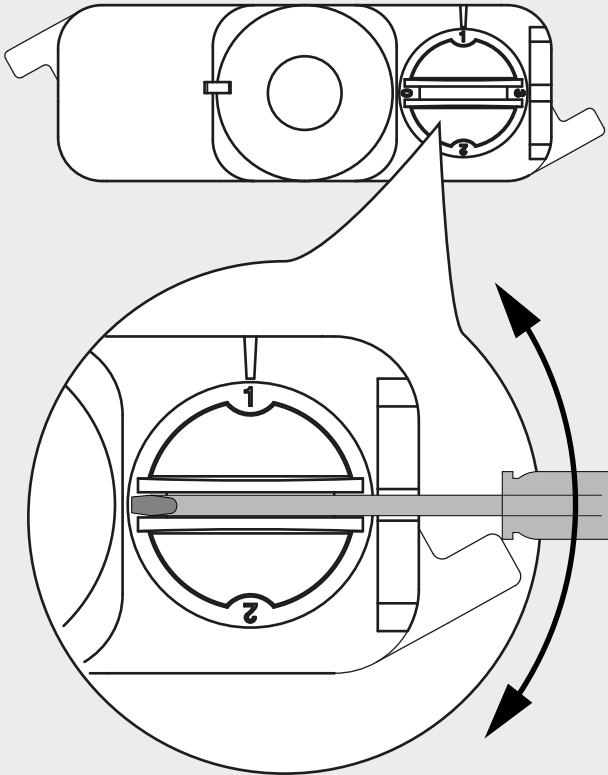

3 CHOSING CHANNEL

- 0 - OFF
- 1 - CHANNEL 1
- 2 - CHANNEL 2
- 3 - CHANNEL 3