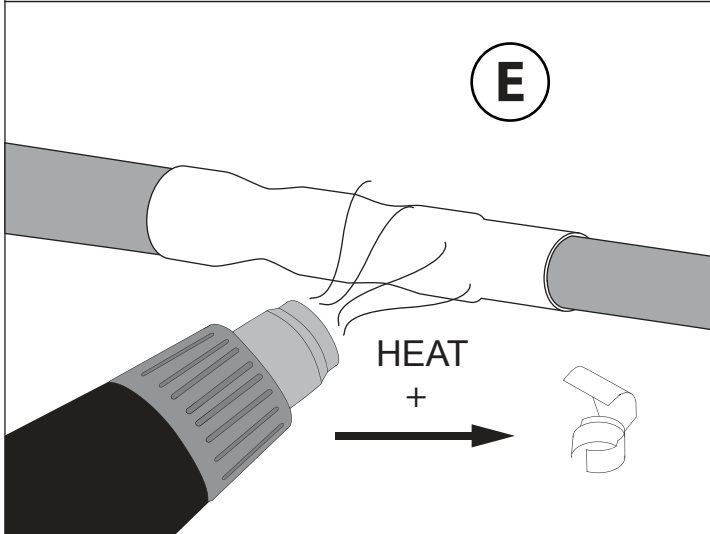

WARNING

ANY CLAIM TO A WARRANTY SHALL BECOME NULL AND VOID IF THE DEVICE IS NOT INSTALLED WITH THE SUITABLE BOX (OPTIONAL) PROVIDED BY DELTALIGHT N.V.

- Use only power supplies that are certified according to the applicable IEC or UL safety standards.
- Use only SELV power supplies.
- Check the ratings of the power supply with those of the luminaire.
- The maximum current rating must be taken into account.
- The indicated typical voltage must not be used to select a constant voltage power supply but is intended to be used to select a constant current power supply that is able to cover that typical voltage.
- Take appropriate ESD measures. Avoid touching bare conductors.
- Leds or led luminaires that require a current controlled power supply must never be connected in parallel.
- Leds can be damaged by the contact with certain chemicals or chemical gases.
- Therefore led domes or led engines should never be cleaned with chemical substances.
- The following substances have proven to have a negative influence on the performance and must not be used in the direct environment of a led luminaire.

- Methyl acetate or ethyl acetate (i.e., nail polish remover)
- Cyanoacrylates (i.e., "Superglue")
- Glycol ethers (including Radio Shack® Precision Electronics Cleaner - dipropylene glycol monomethyl ether)
- Formaldehyde or butadiene (including Ashland PLIOBOND® adhesive)
- Dymax 984-LVUF conformal coating
- Loctite Sumo Glue
- Gorilla Glue
- Bleach, Bleach-containing cleaners, sprays
- Loctite 384 adhesive
- Loctite 7387 activator
- Loctite 242 threadlocker

- Remove insulation and/or provide sufficient ventilation so that the indicated max Tc is not surpassed.
- Leds are susceptible to switching transients. Therefore switching must be done in the primary circuit of the power supply.
- DELTA LIGHT recommends to use the power supplies that are indicated in the Lighting Bible.
- Respect polarity
- Don't test LED luminaires one by one on a powersupply that is switched on.

De verlichtingsbron van dit verlichtingstoestel zal enkel door de fabrikant of door de fabrikant aangestelde installateur vervangen worden.

La source lumière de cet appareil ne sera remplacée que par l'entreprise ou par un agent reconnu.

Das enthaltene Leuchtmittel sollte nur durch entsprechendes Fachpersonal ersetzt werden.

The light source contained in this luminaire shall only be replaced by the manufacturer or his service agent.

La fuente de iluminación que tiene esta luminaria sólo puede remplazarse por el fabricante o por un instalador autorizado.

La sorgente luminosa incorporata in questo apparecchio può essere sostituita solo dal produttore, da un suo centro assistenza oppure da una persona in possesso della necessaria abilitazione.