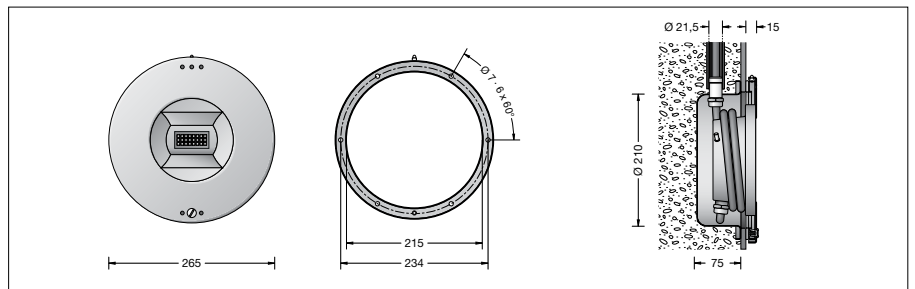

– steel grade no. 1.4401 – electro polished

Clear safety glass · Silicone gasket

Anodised pure aluminium reflector

Chlorine water resistant connecting cable

05RN8-F 2 x 1[□] · Sheathing colour blue

Cable length 3 m

BEGA - Order No. 620250

Safety class III

Protection class IP 68 10 m

Water pressure tight

Maximum immersion depth 10 m

Weight: 3.2 kg

Lamp

Module connected wattage 15.7 W

Module luminous flux 2855 lm

Luminaire luminous flux* 1974 lm

Luminaire luminous efficiency* 106,7 lm/W

* preliminary data

Service life of the LED

Ambient temperature $t_a = 25\text{ °C}$

– at > 500,000h: L70B50

max. ambient temperature $t_a = 50\text{ °C}$

– at 324,000h: L70B50

Light technique

Installation depth 400 to 700 mm below water level.

In order to achieve uniform luminance distribution for private swimming pools, we recommend an axis distance of 2.00 - 3.00 m.