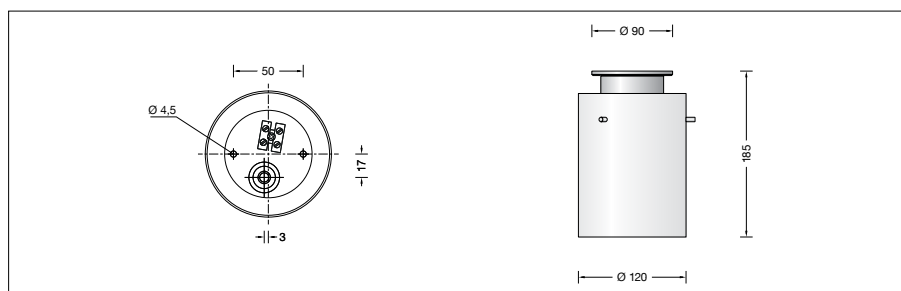

BEGA**89 576.1**

Ceiling luminaire for indoor use

Project · Reference number

Date

Product data sheet

Application

Open and free-radiating ceiling luminaire · indoor luminaire with hand-blown opal glass, satin matt for a soft and uniform light distribution.

Product description

Metal housing,
finish white enamel
Hand-blown opal glass, satin matt
2 mounting holes \varnothing 4.5 mm
Distance apart 50 mm
1 cable entry for mains supply cable
up to \varnothing 10.5 mm max. 3 x 1.5[□]
Connection terminal 2.5[□]
Earth conductor connection
Lampholder E 27
Safety class I
 – Safety mark
 – Conformity mark
 Weight: 0.7 kg

Article No. 89 576.1

Finish options
 • Enamel, white
 • Stainless steel

Code number **.1**

Code number **.2**